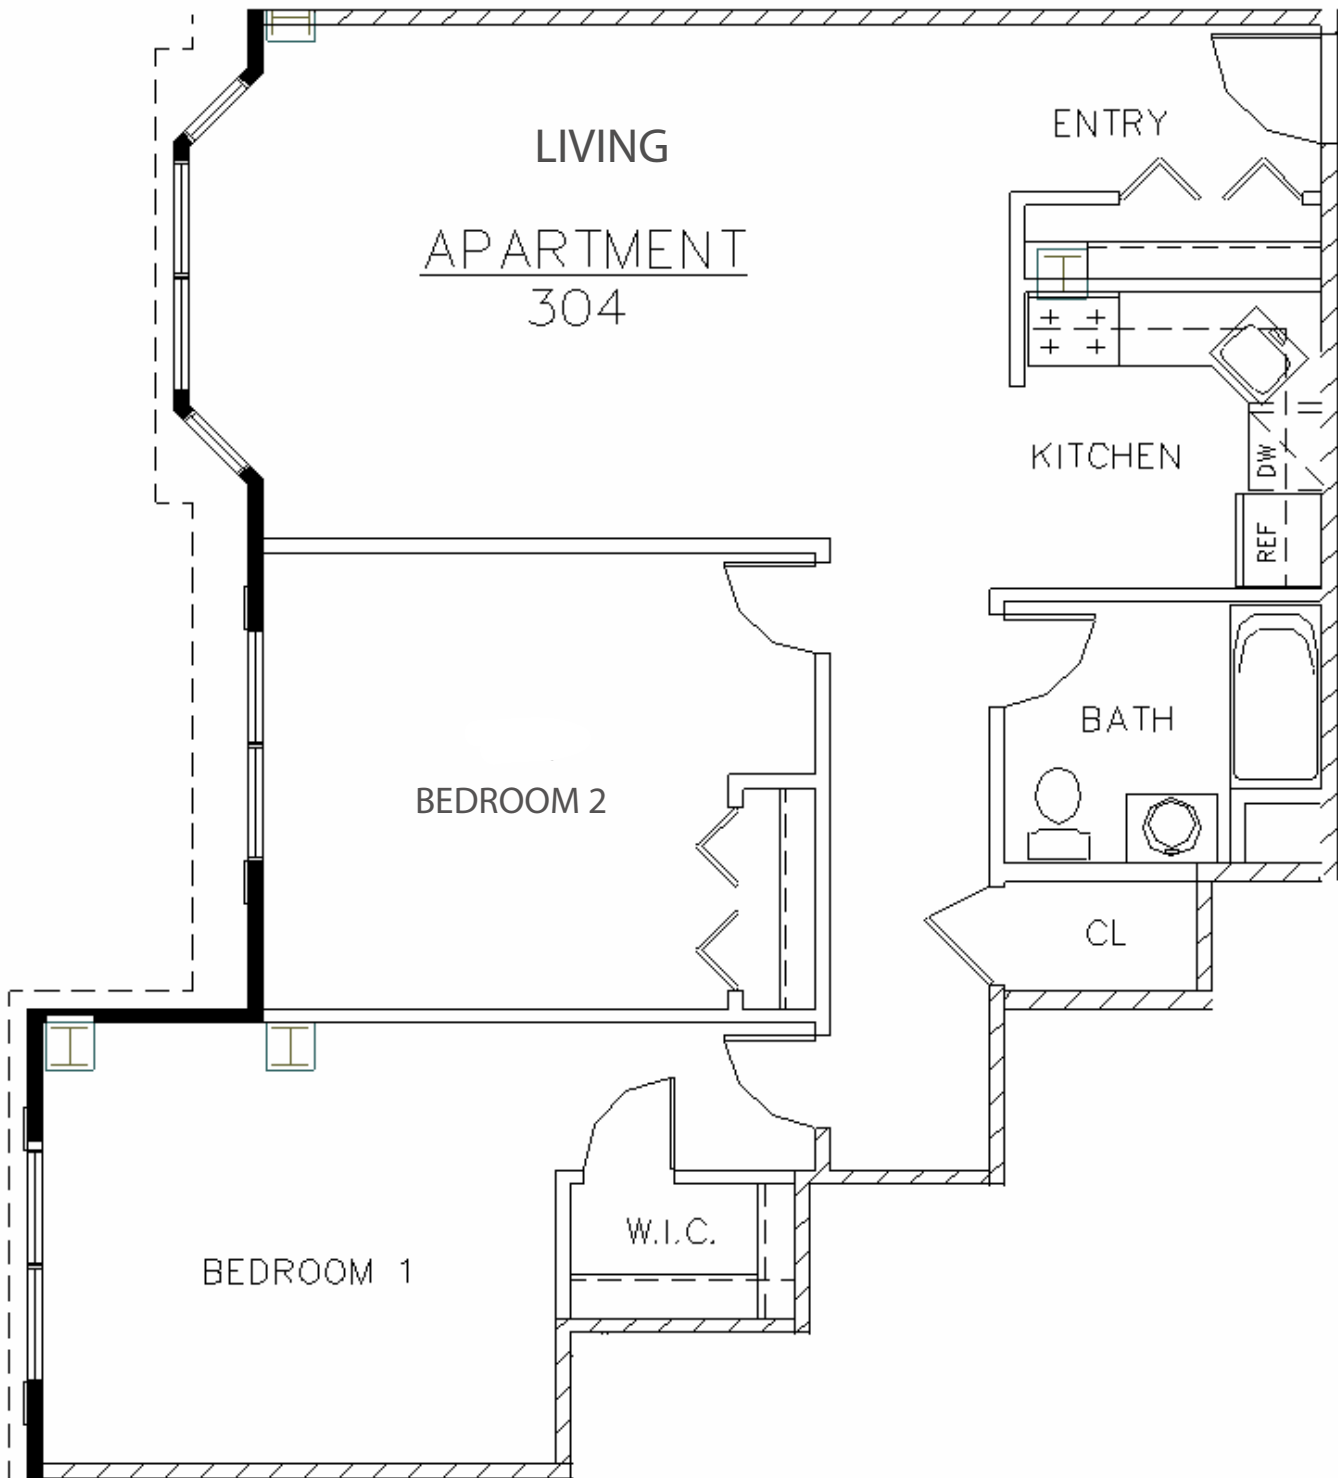

The Barnum House
Port Jefferson Village, New York

Approx. 1,082 sq. ft.

All information deemed reliable but not guaranteed.

As with any new construction, all details are subject to change to accommodate for field conditions, improvements, etc.