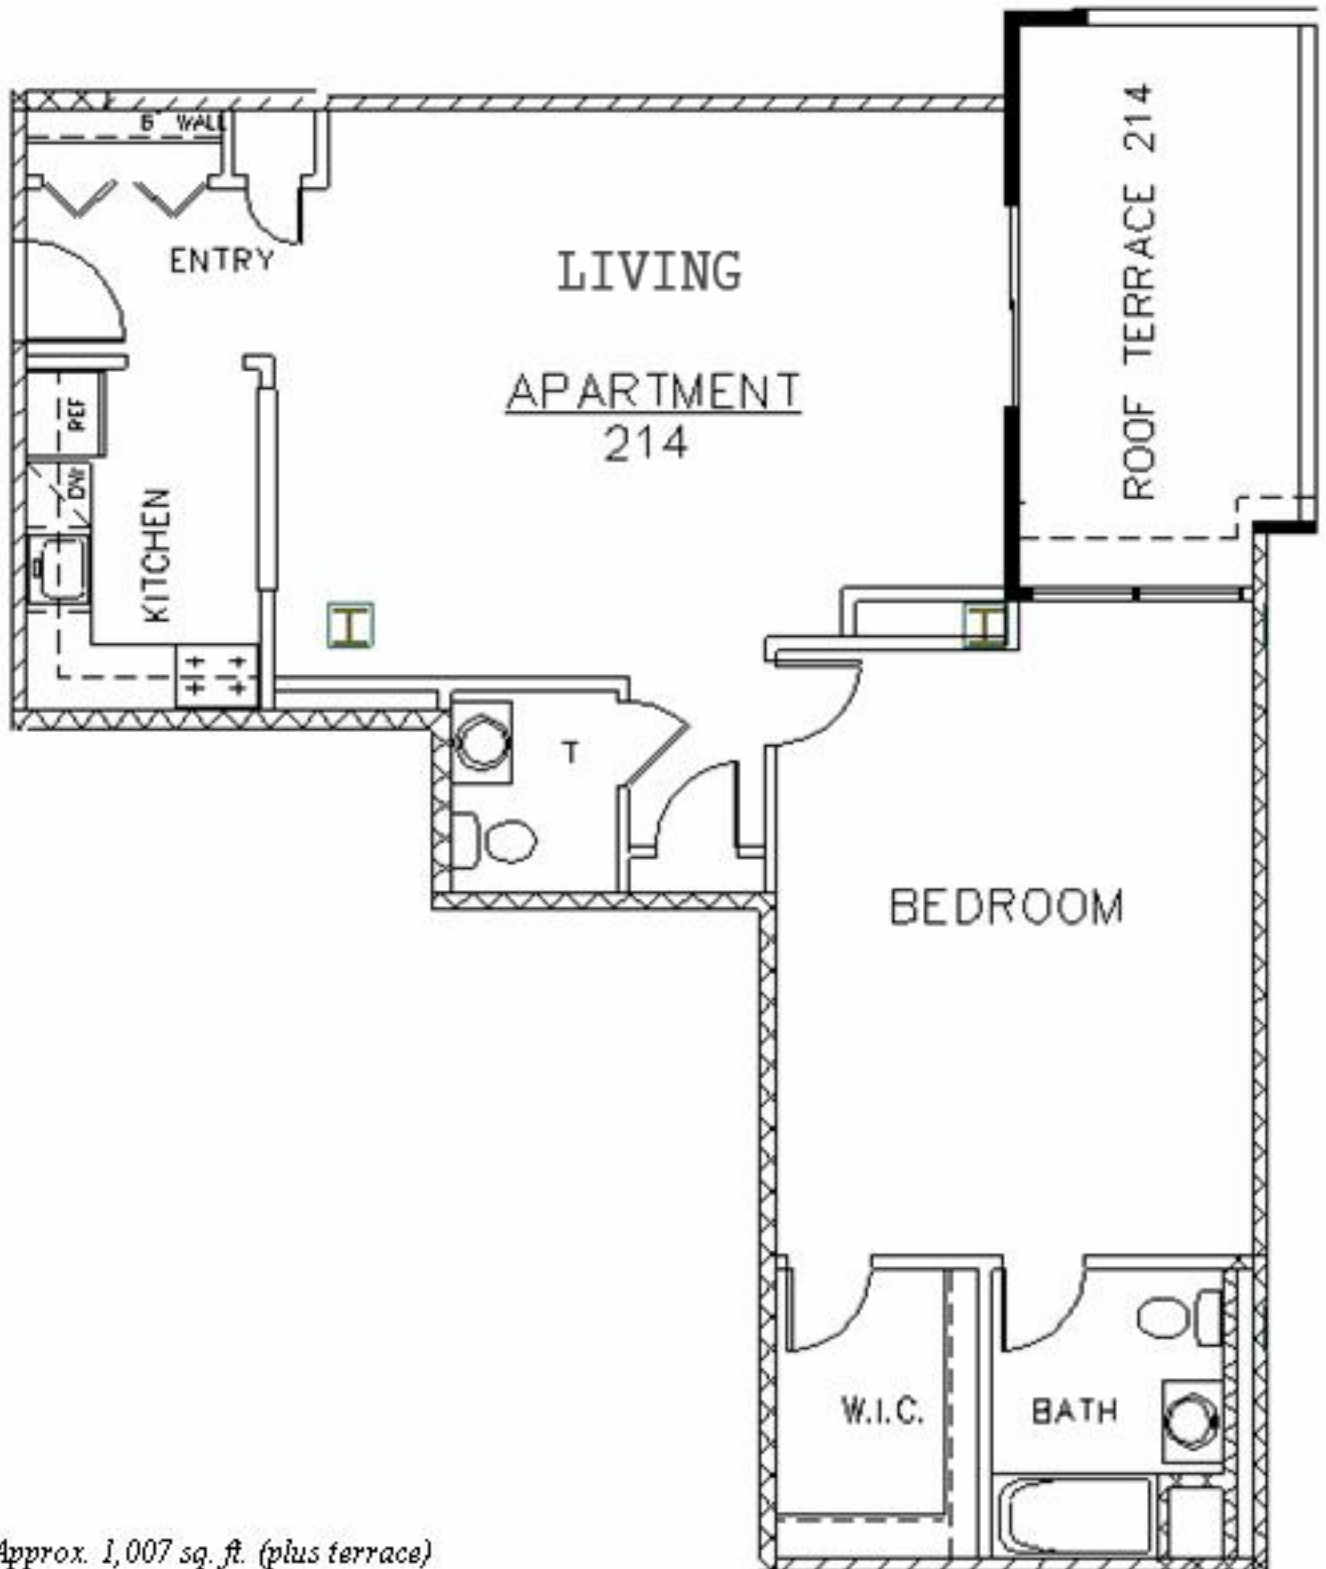

*The Barnum House*  
*Port Jefferson Village, New York*

Approx. 1,007 sq. ft. (plus terrace)

*All information shown is reliable but not guaranteed.  
As with any new construction, all details are subject to change to accommodate for field conditions, improvements, etc.*