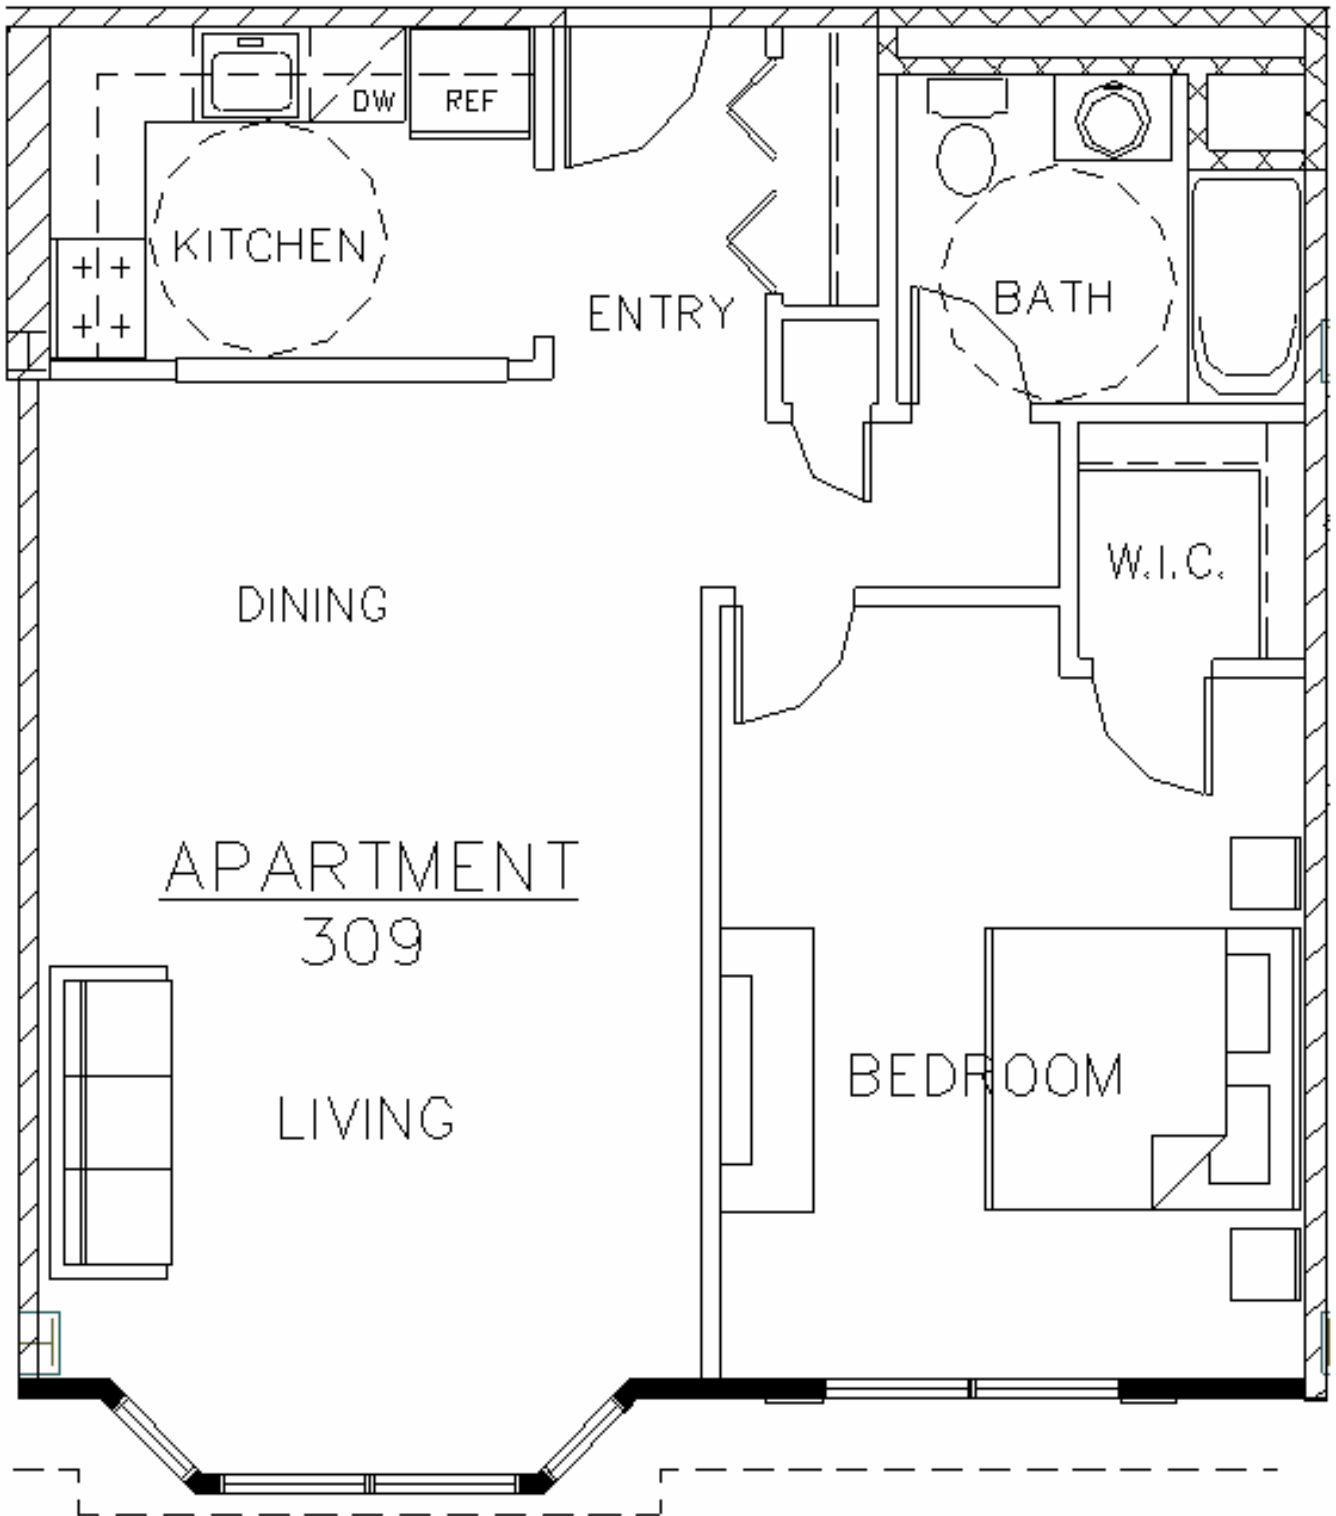

The Barnum House

Port Jefferson Village, New York

Approx. 820 sq. ft.

All information deemed reliable but not guaranteed.

As with any new construction, all details are subject to change to accommodate for field conditions, improvements, etc.