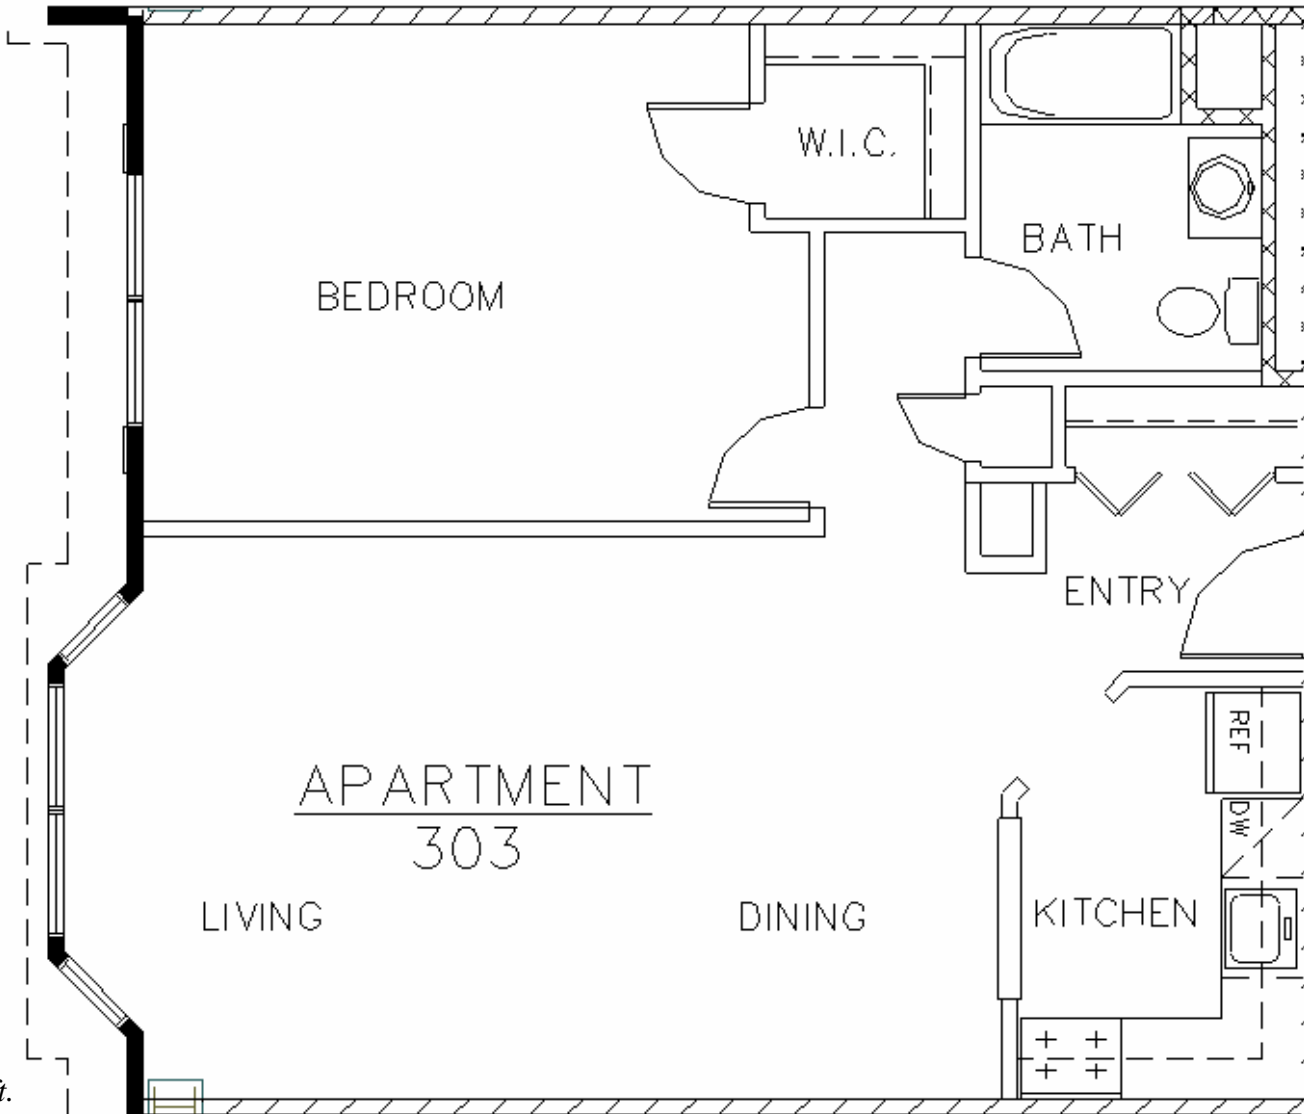

# The Barnum House

Port Jefferson Village, New York

Approx. 825 sq. ft.

All information deemed reliable but not guaranteed.

As with any new construction, all details are subject to change to accommodate for field conditions, improvements, etc.