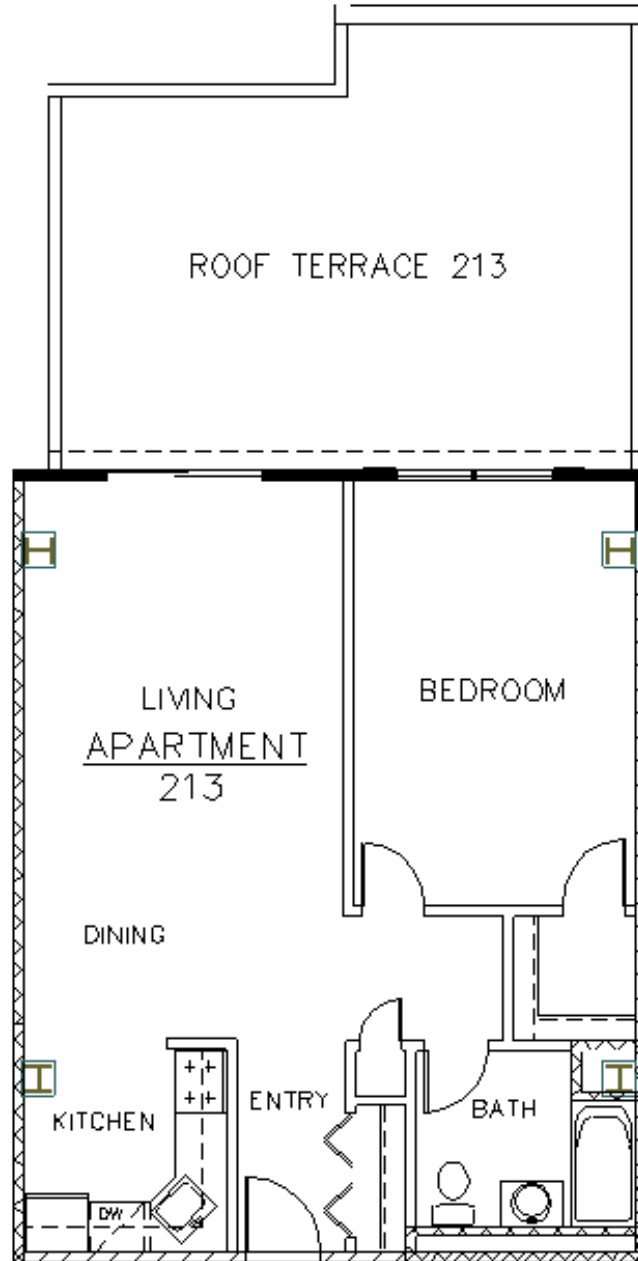

The Barnum House

Port Jefferson Village, New York

Approx. 775 sq. ft. (plus terrace)

All information deemed reliable but not guaranteed.

As with any new construction, all details are subject to change to accommodate for field conditions, improvements, etc.