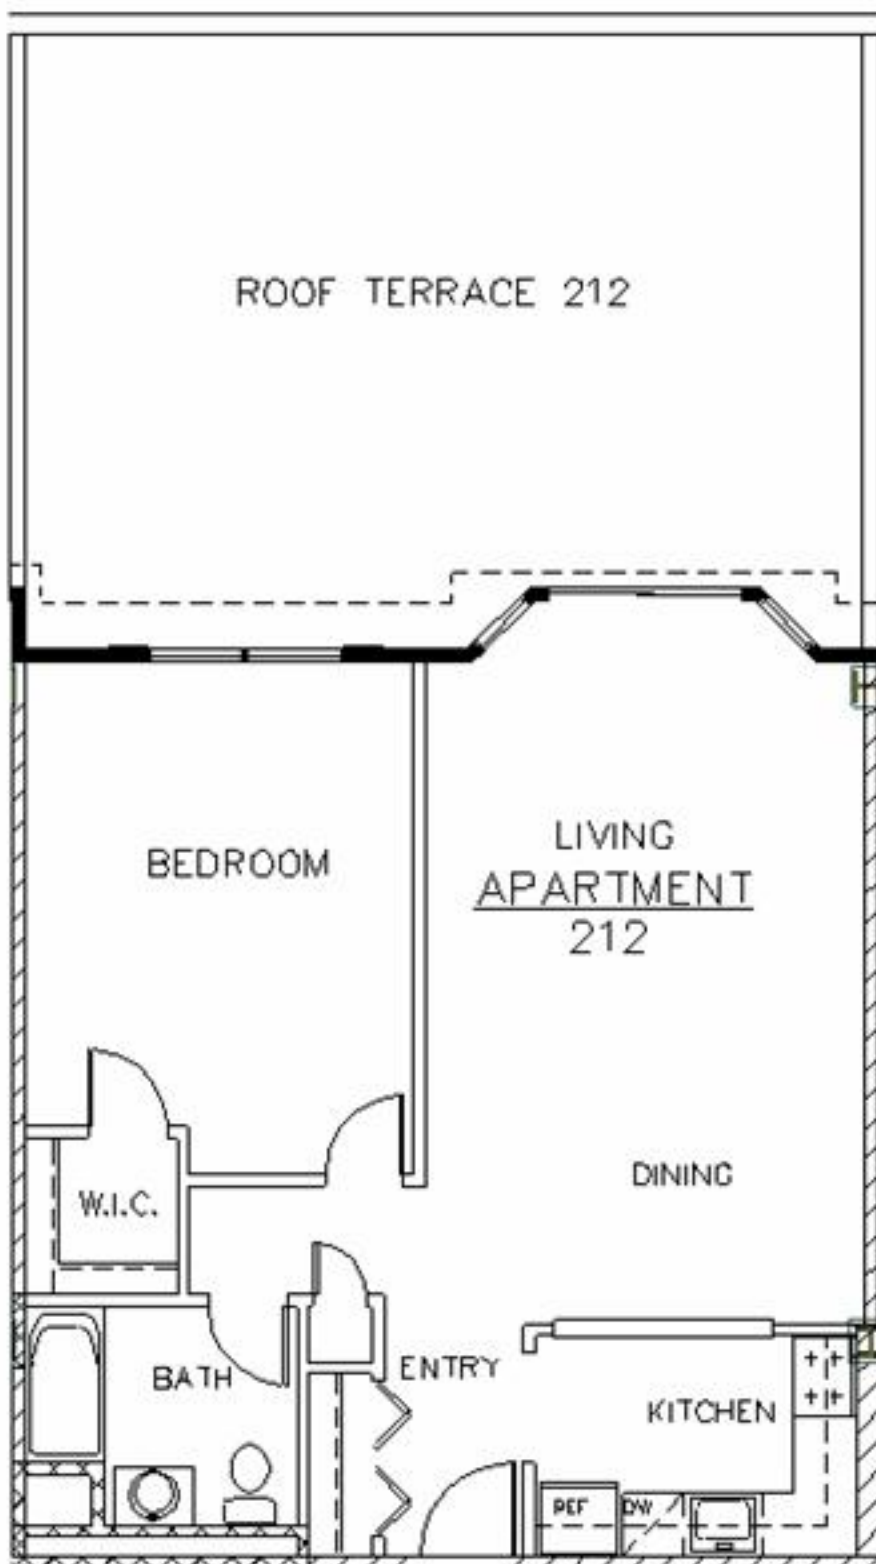

The Barnum House
Port Jefferson Village, New York

Approx. 820 sq. ft. (plus terrace)

All information shown reflects best information available.

As with any new construction, all details are subject to change to accommodate for field conditions, improvements, etc.