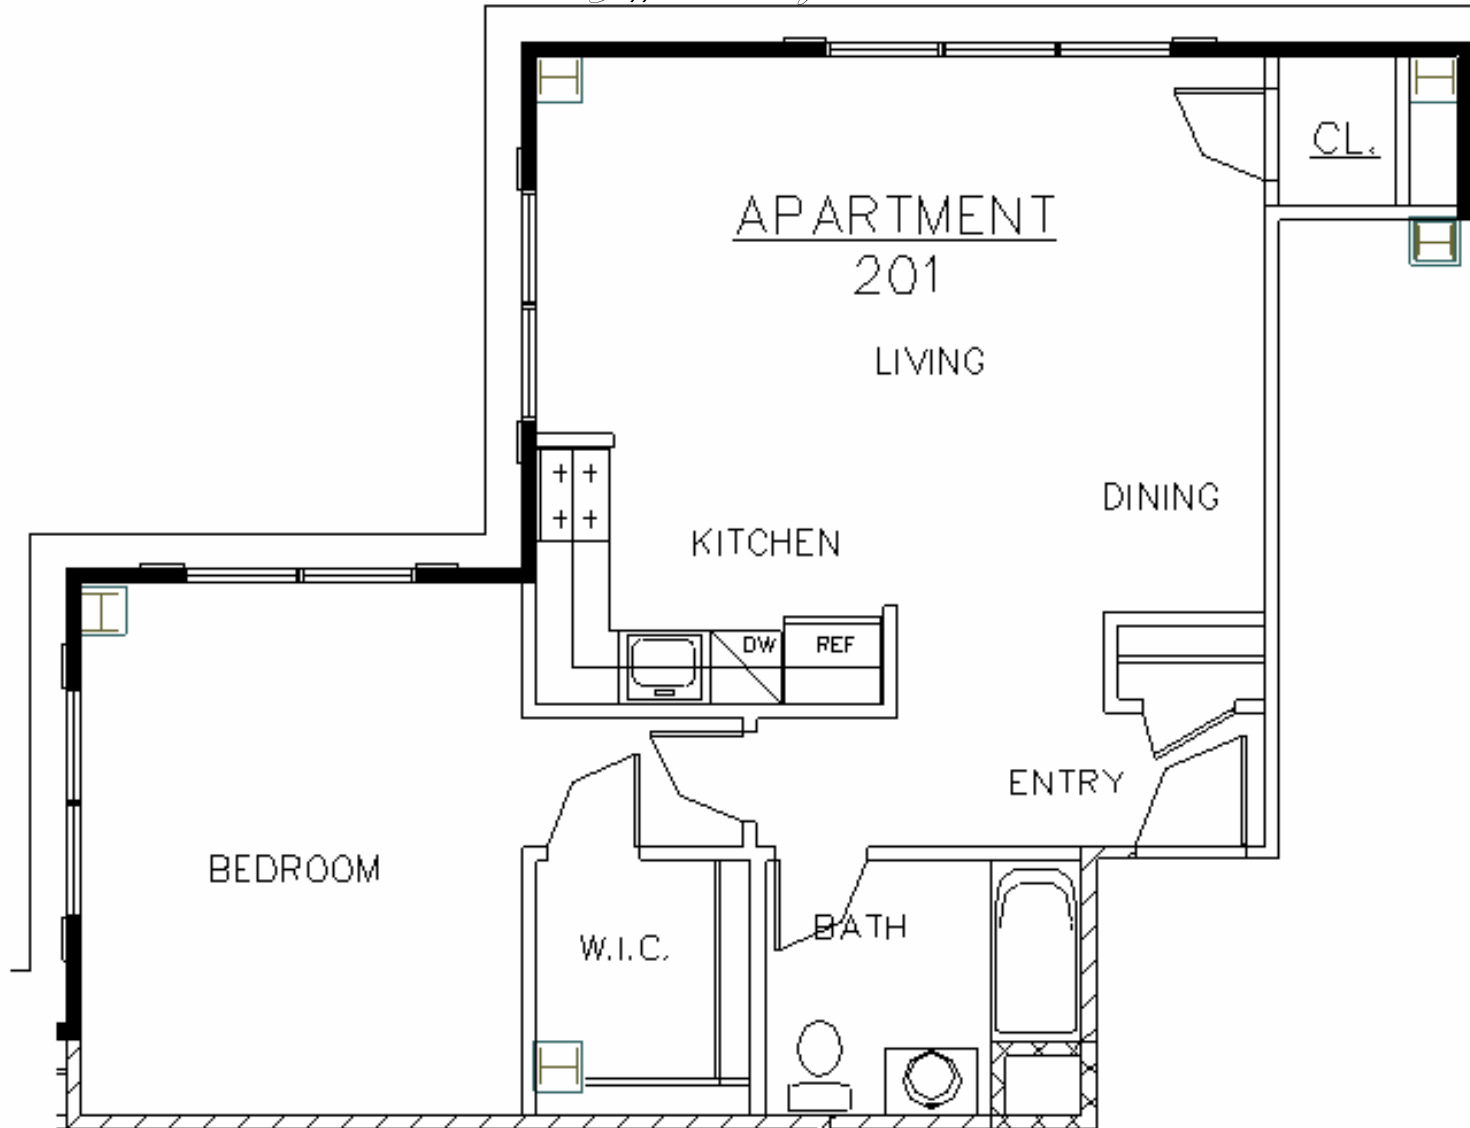

# The Barnum House

Port Jefferson Village, New York

Approx. 765 sq. ft.

All information deemed reliable but not guaranteed.

As with any new construction, all details are subject to change to accommodate for field conditions, improvements, etc.