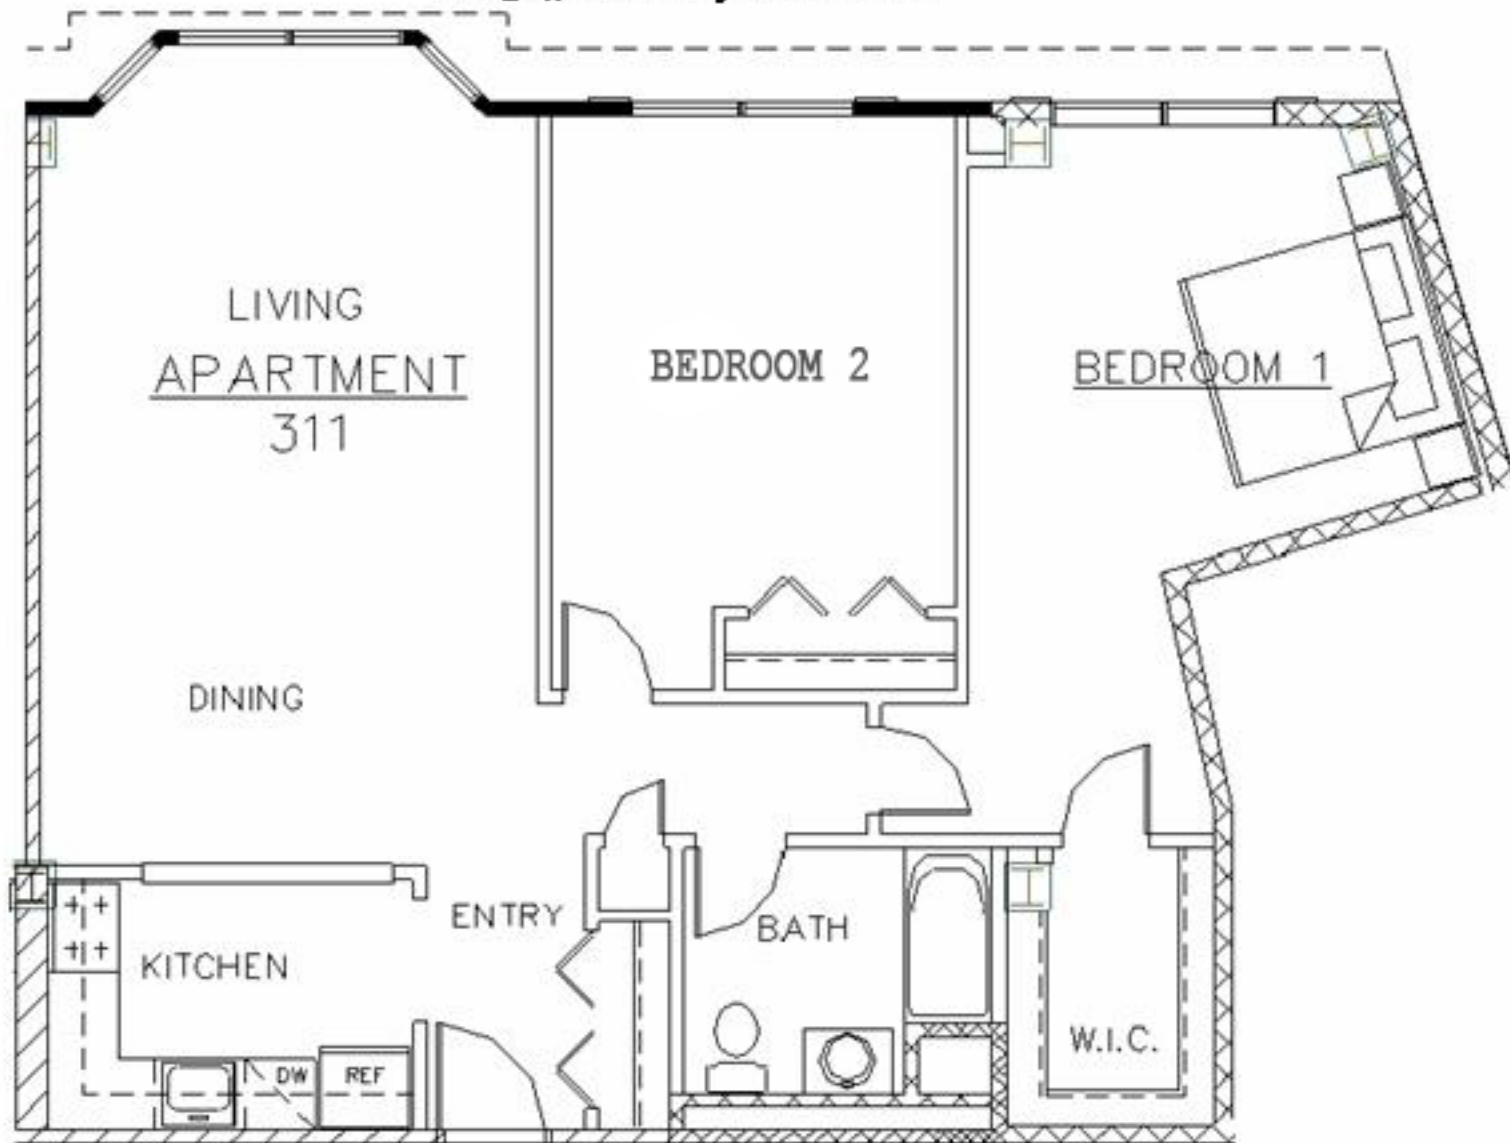

The Barnum House
Port Jefferson Village, New York

Approx. 1,079 sq. ft.

All information shown reliable but not guaranteed.

As with any new construction, all details are subject to change to accommodate for field conditions, improvements, etc.