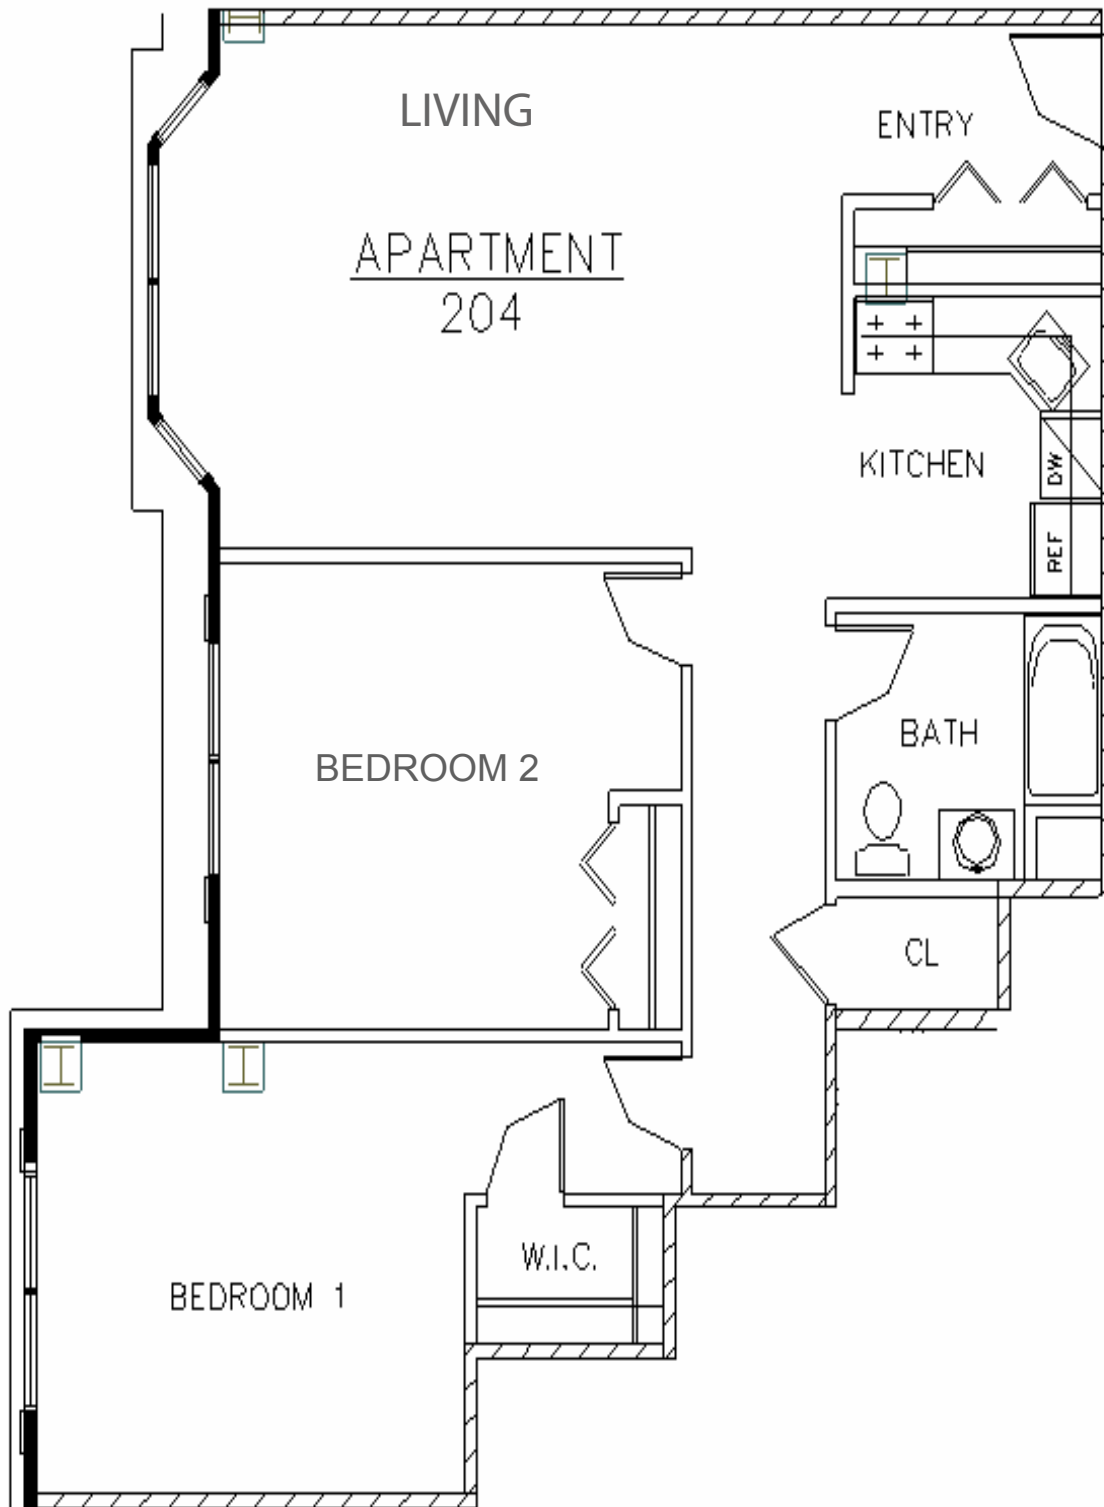

The Barnum House
Port Jefferson Village, New York

Approx. 1,082 sq. ft.

All information deemed reliable but not guaranteed.

As with any new construction, all details are subject to change to accommodate for field conditions, improvements, etc.