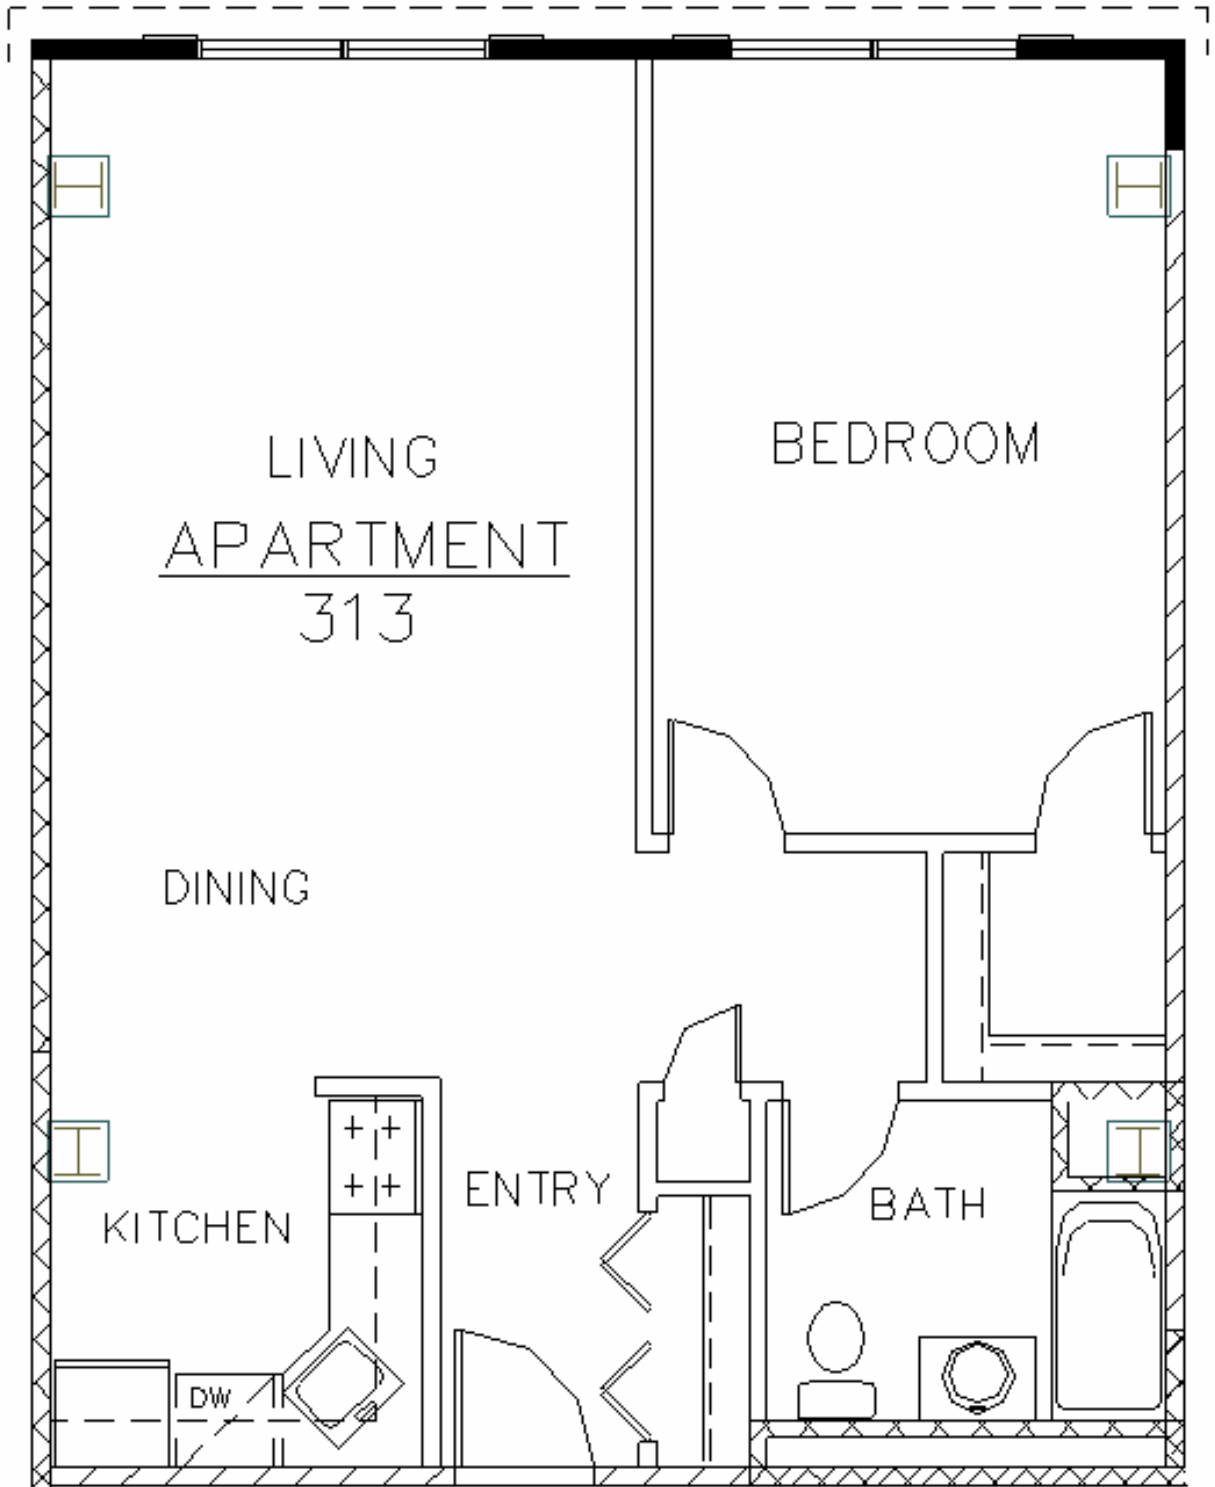

The Barnum House

Port Jefferson Village, New York

Approx. 775 sq. ft.

All information deemed reliable but not guaranteed.

As with any new construction, all details are subject to change to accommodate for field conditions, improvements, etc.