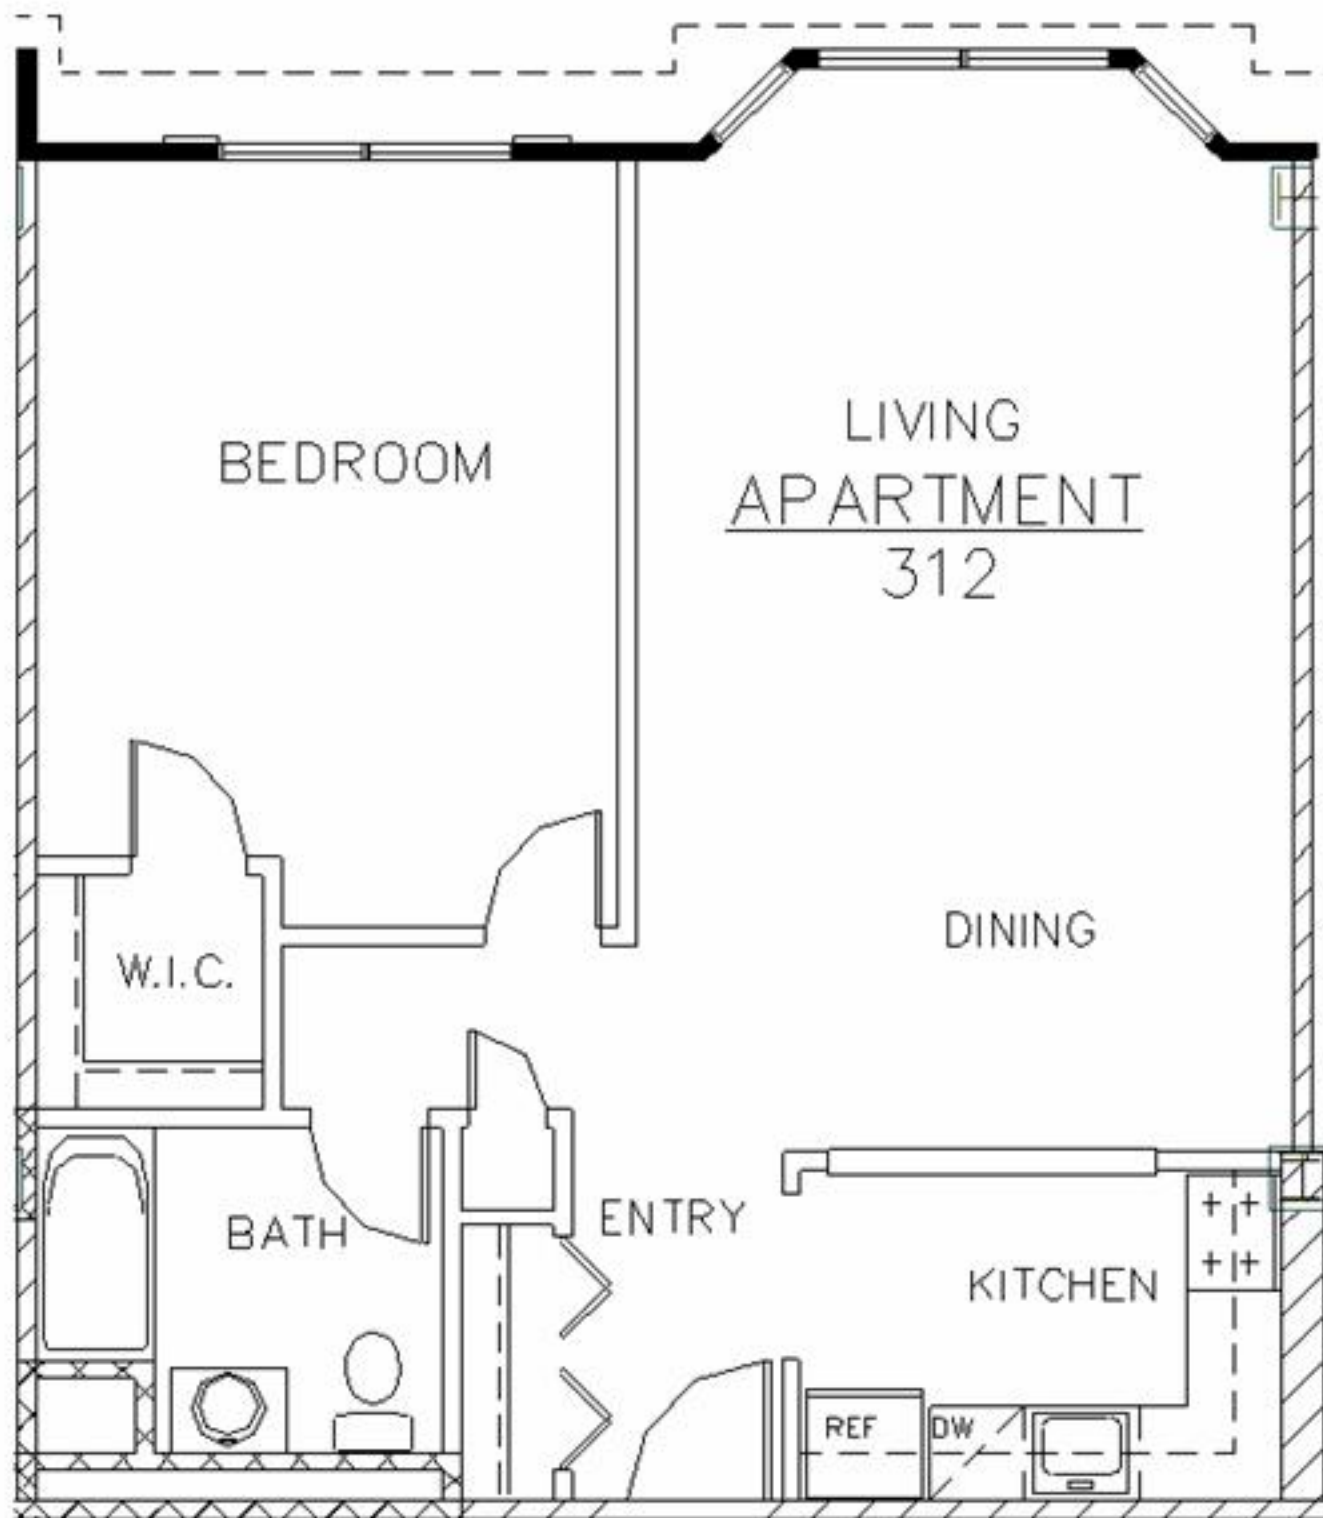

The Barnum House
Port Jefferson Village, New York

Approx. 820 sq. ft.

All information shown reliable but not guaranteed.

As with any new construction, all details are subject to change to accommodate for field conditions, improvements, etc.