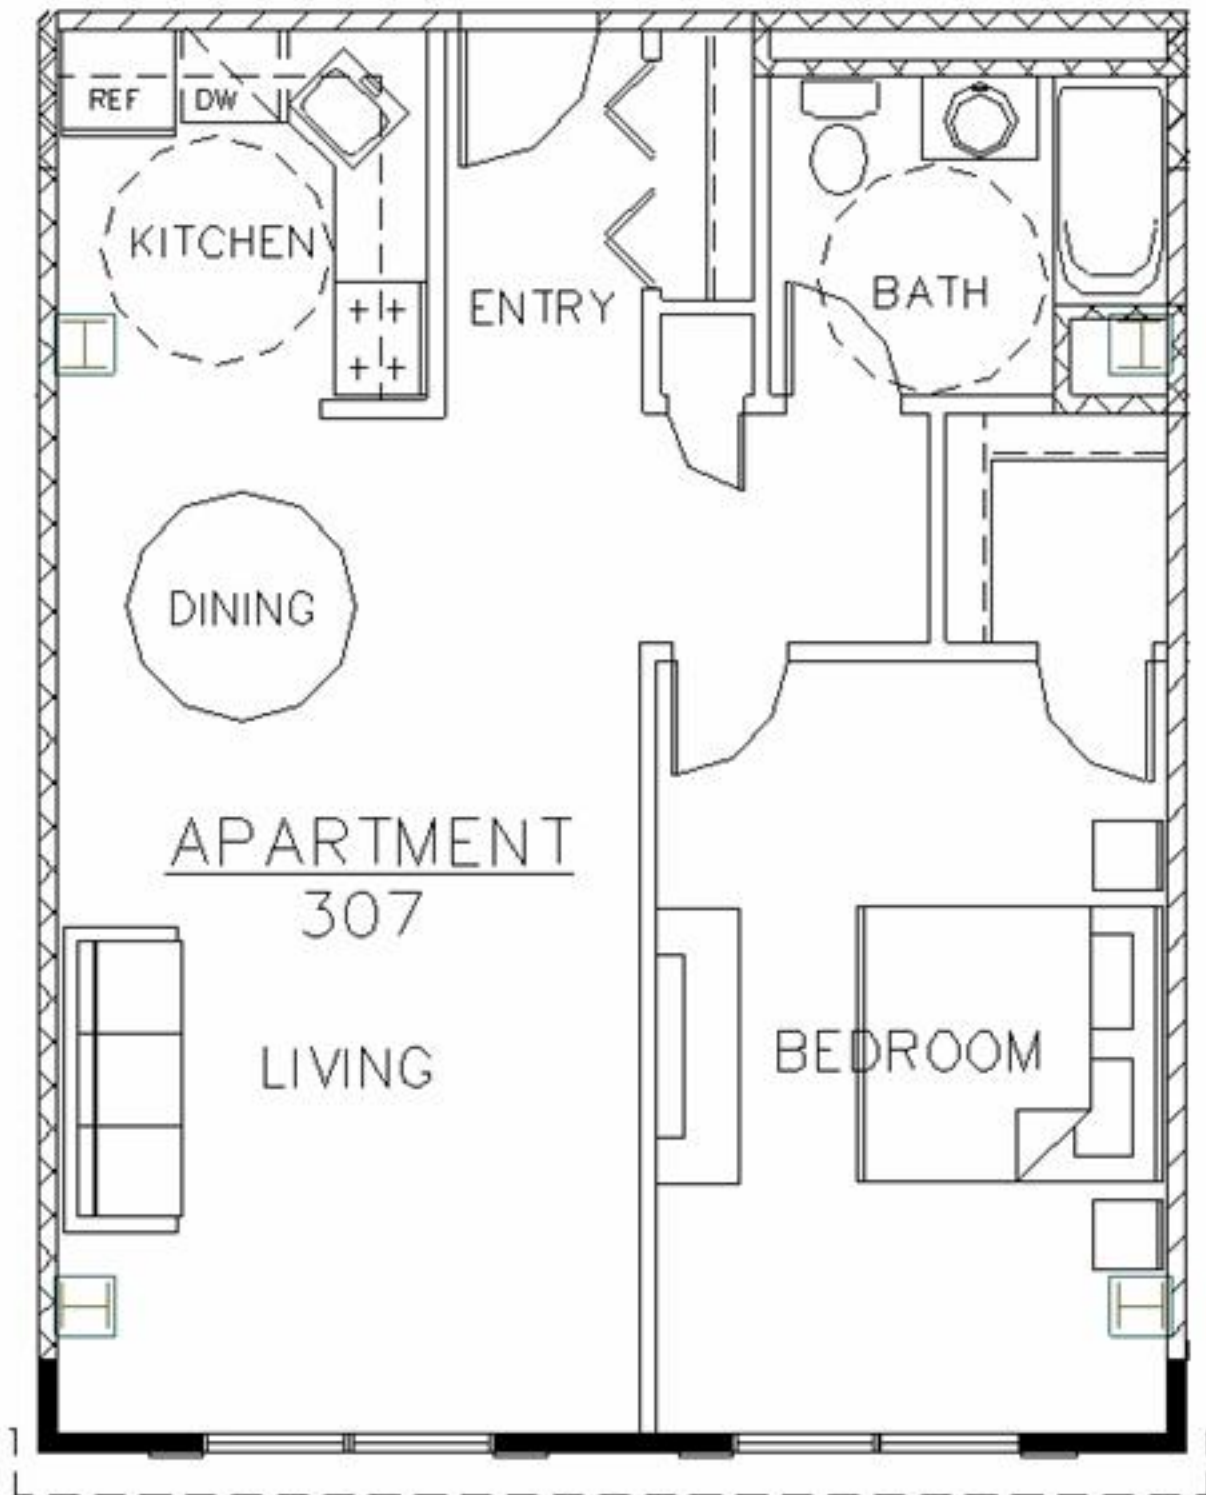

The Barnum House
Port Jefferson Village, New York

APARTMENT
307

LIVING

BEDROOM

REF

DW

KITCHEN

ENTRY

BATH

DINING

++
++

Approx. 775 sq. ft.

All information checked reliable best of our knowledge.

As with any new construction, all details are subject to change to accommodate for field conditions, improvements, etc.