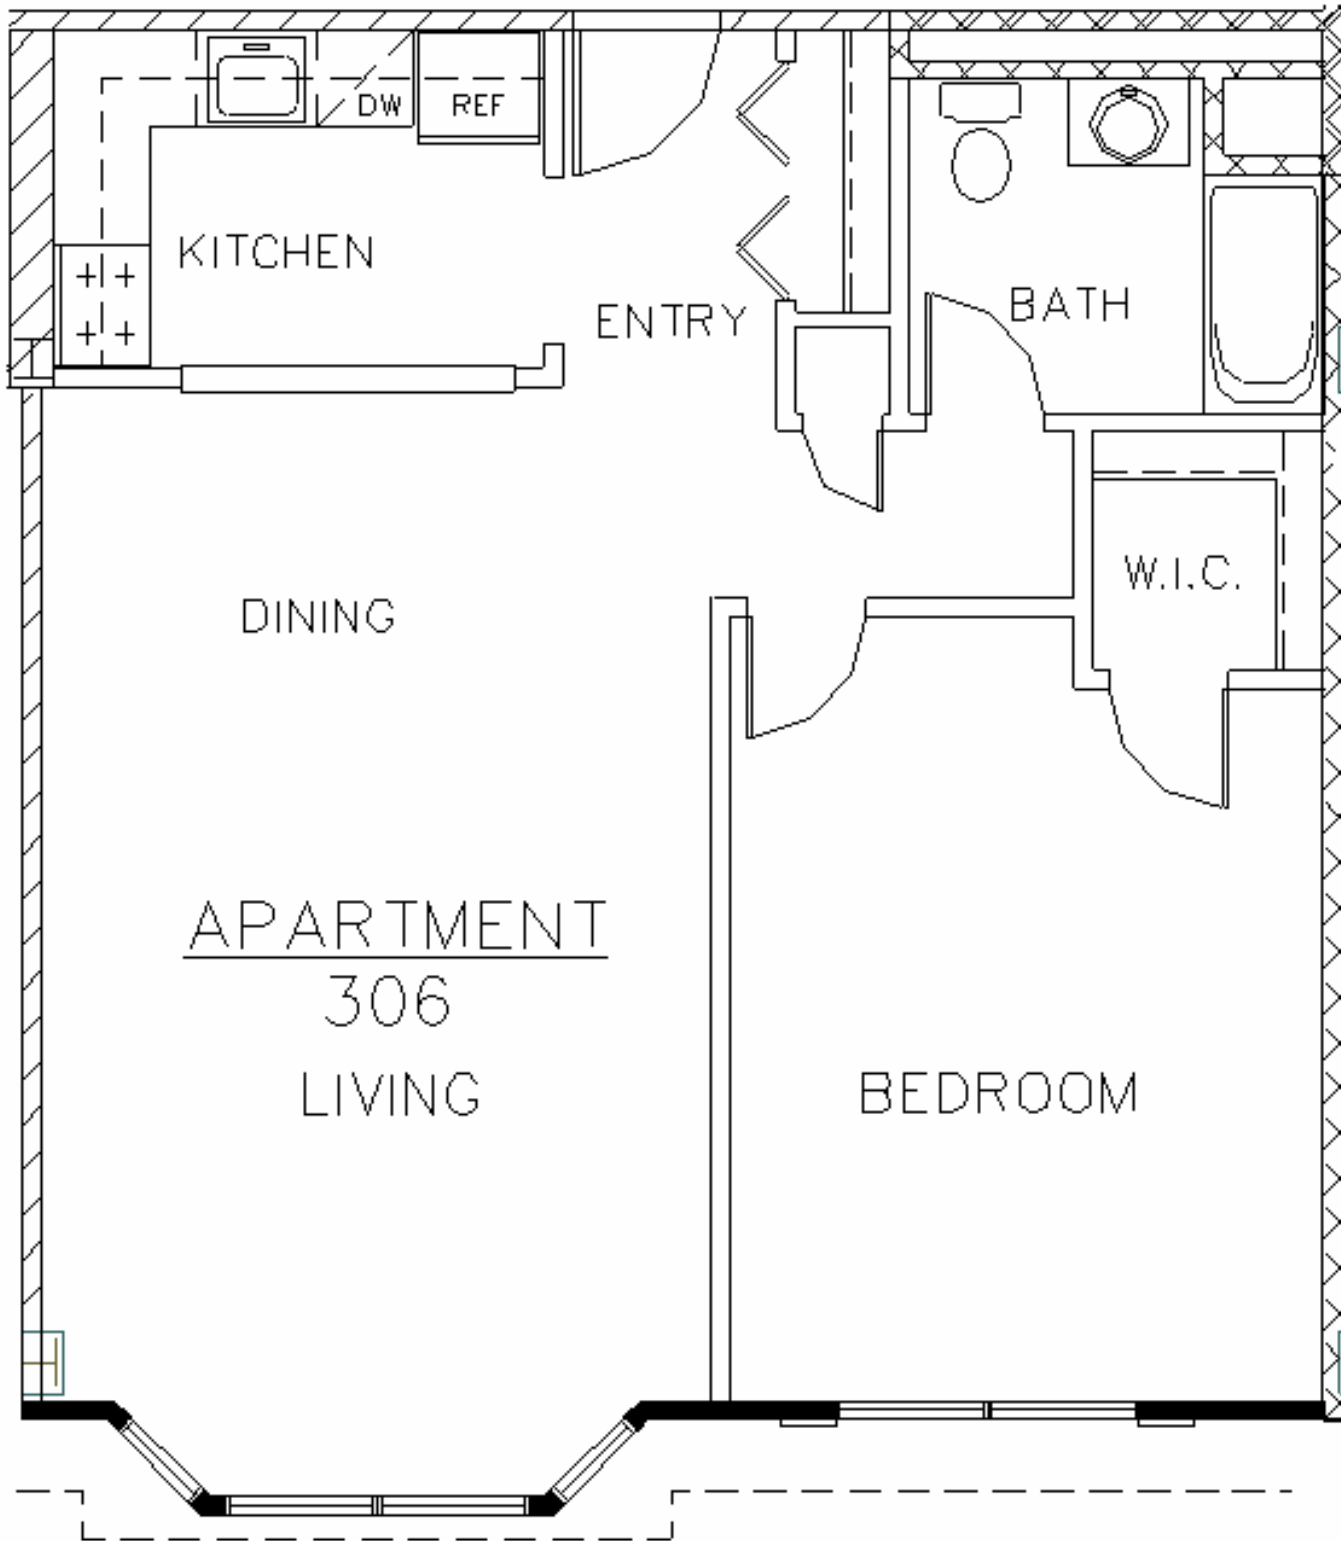

The Barnum House

Port Jefferson Village, New York

APARTMENT

306

LIVING

BEDROOM

DINING

KITCHEN

ENTRY

BATH

W.I.C.

DW

REF

++
++

Approx. 820 sq. ft.

All information deemed reliable but not guaranteed.