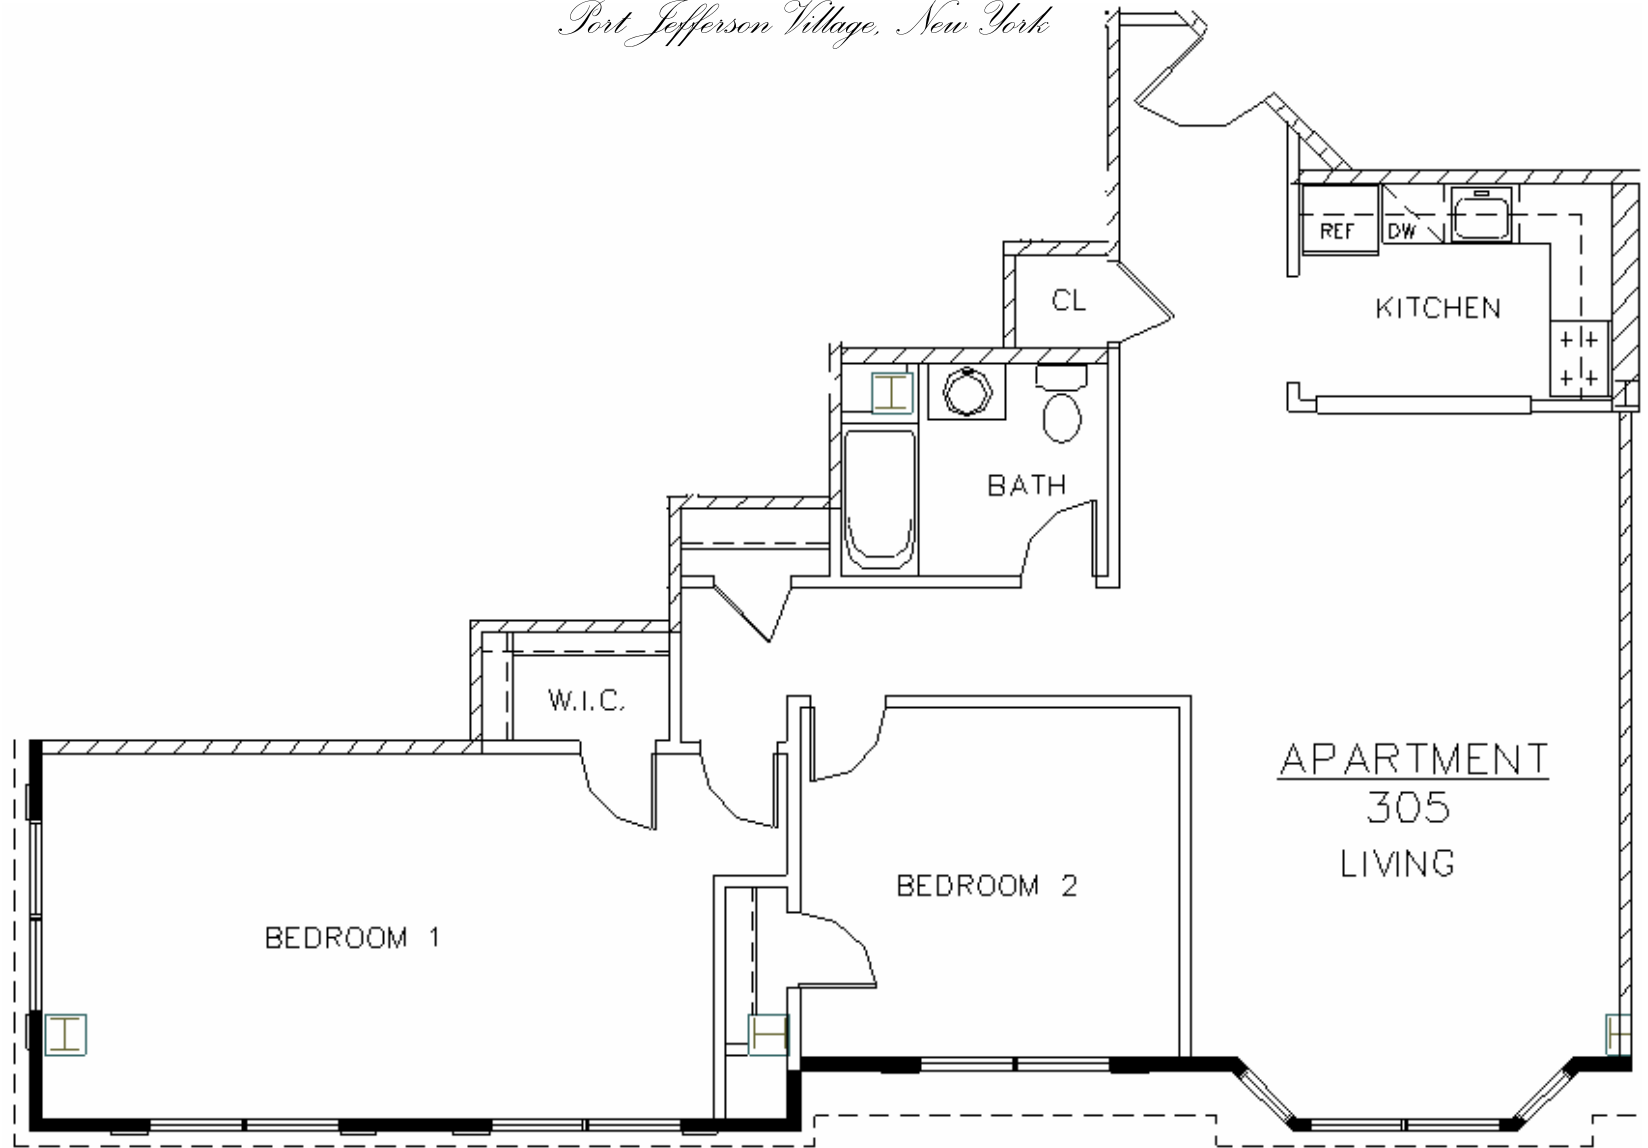

# The Barnum House

Port Jefferson Village, New York

Approx. 1,148 sq. ft.

All information deemed reliable but not guaranteed.

As with any new construction, all details are subject to change to accommodate for field conditions, improvements, etc.