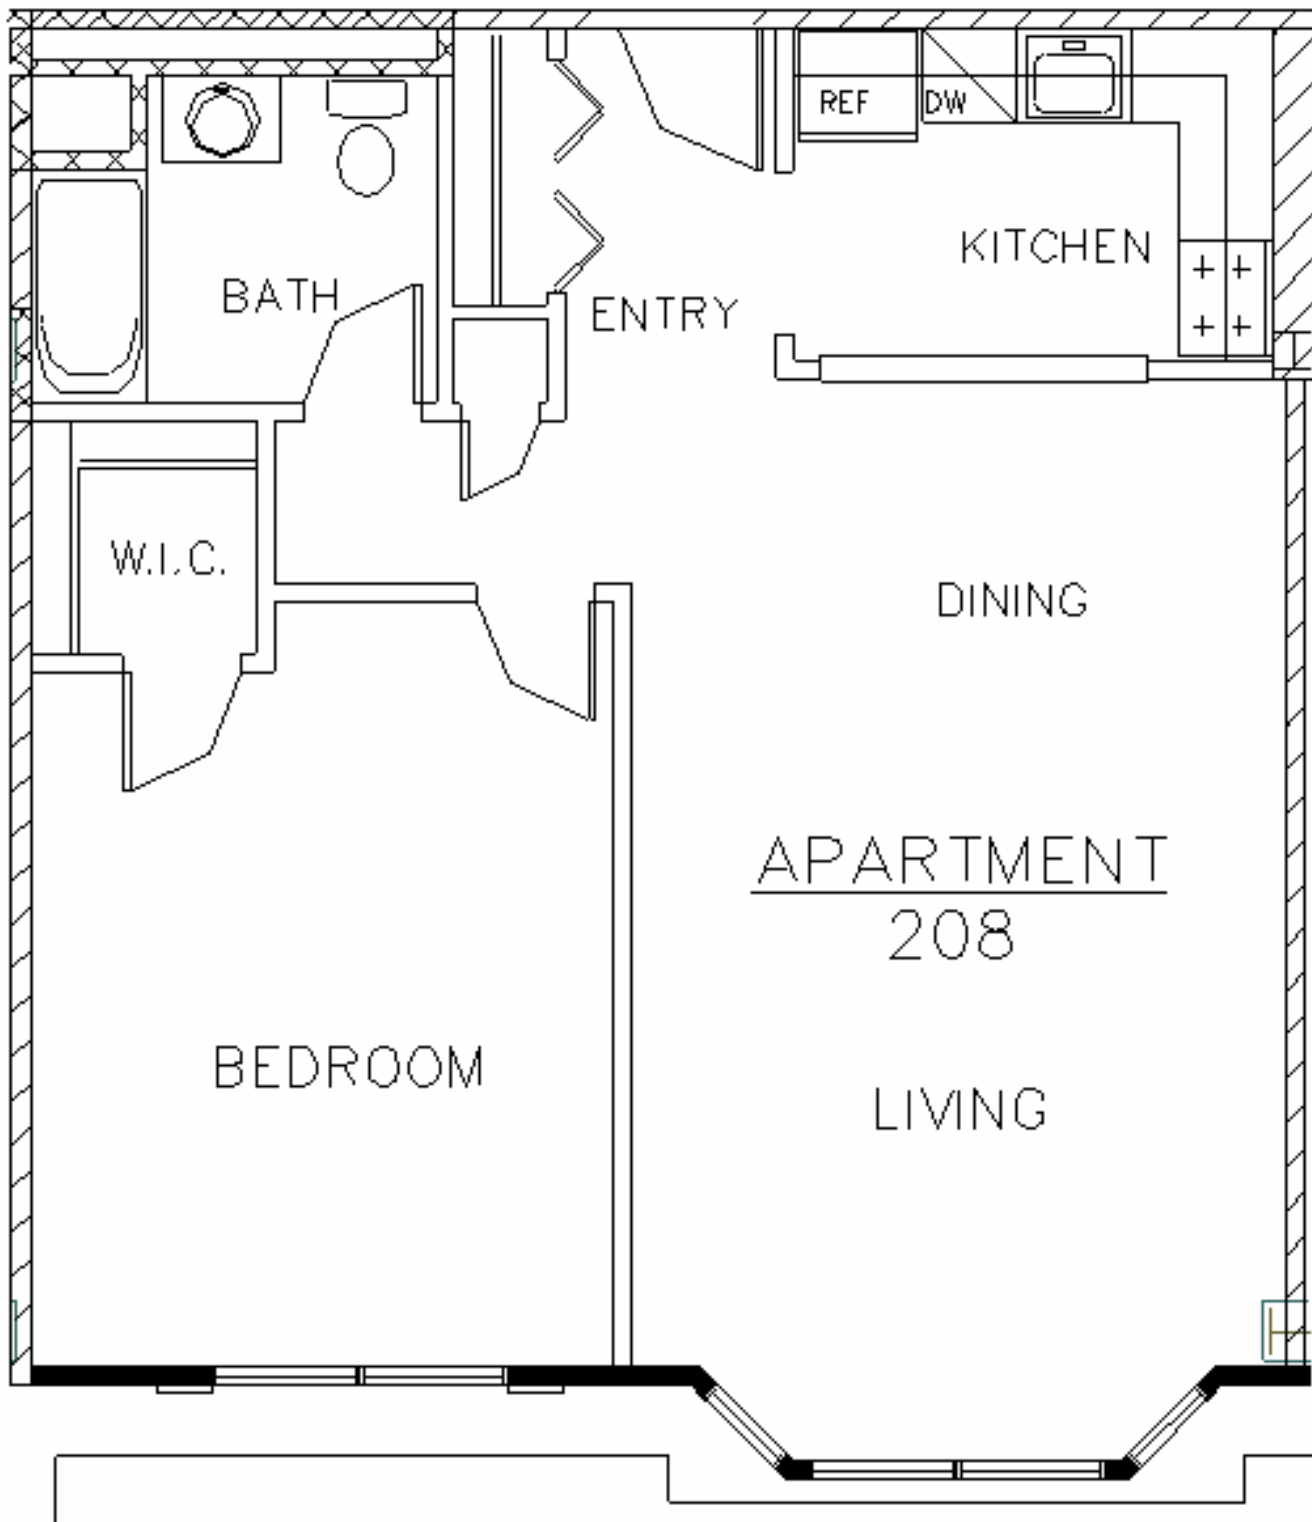

The Barnum House

Port Jefferson Village, New York

Approx. 820 sq. ft.

All information deemed reliable but not guaranteed.

As with any new construction, all details are subject to change to accommodate for field conditions, improvements, etc.