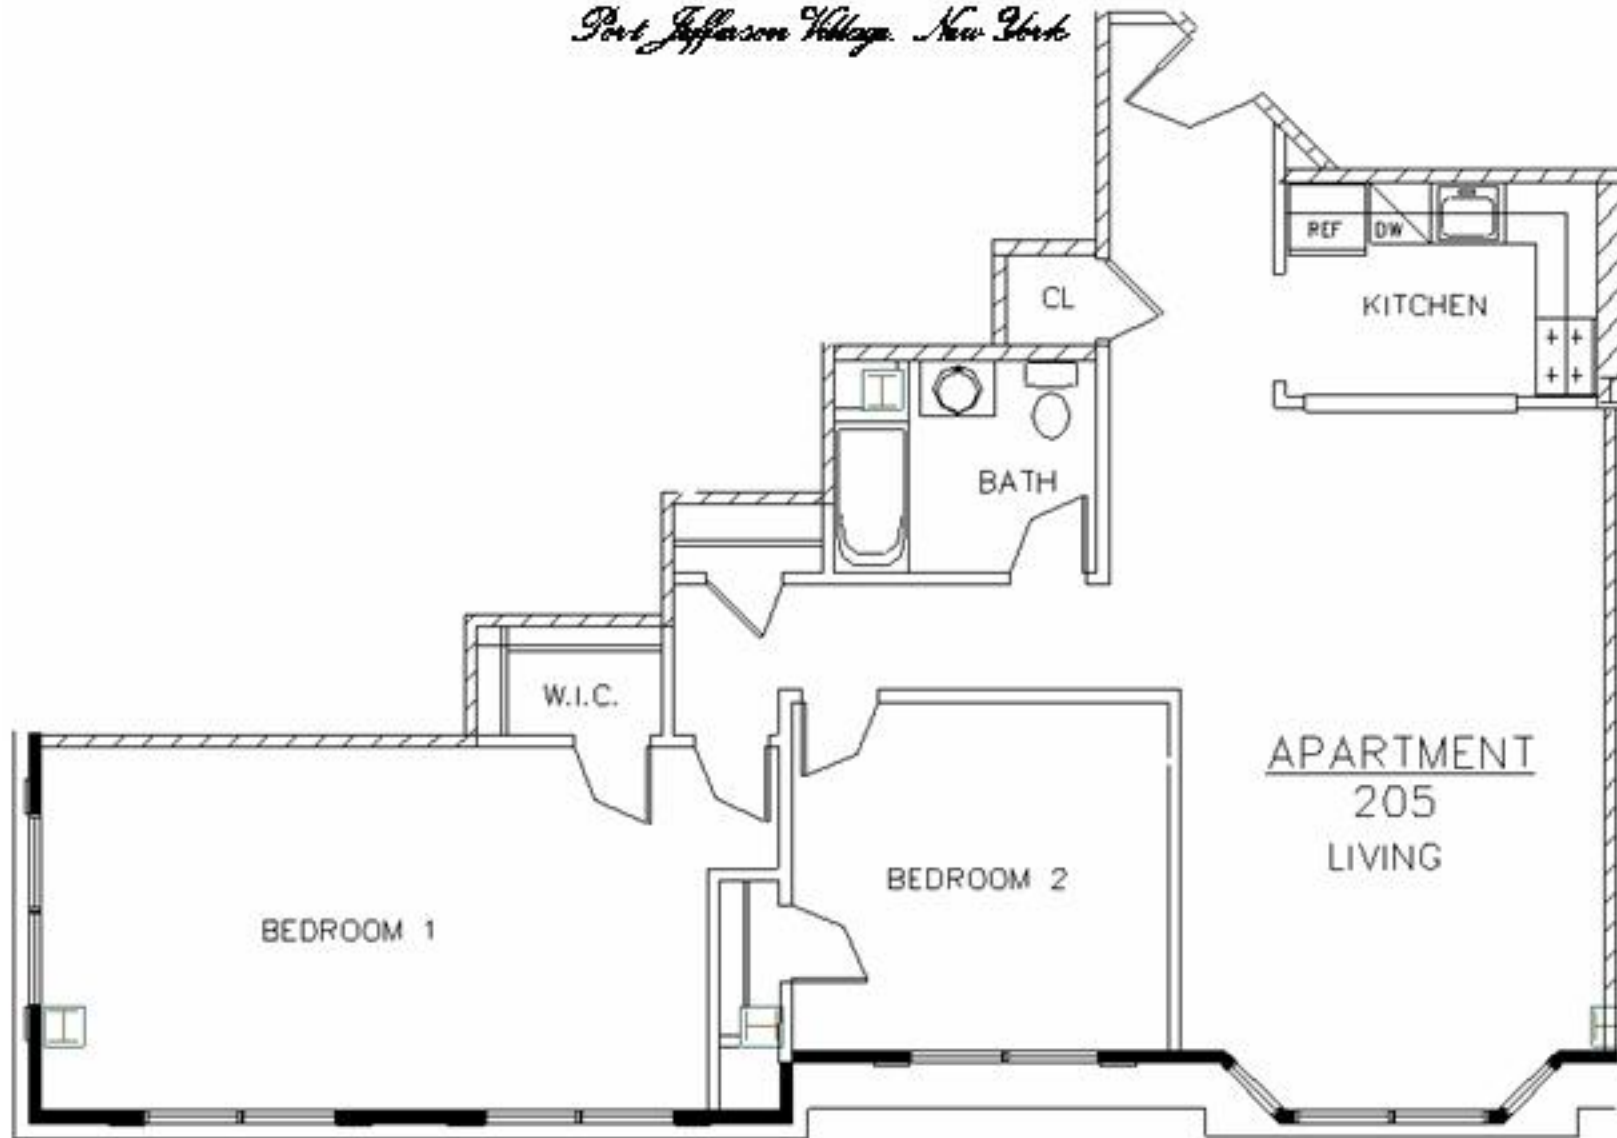

*The Barnum House*  
*Port Jefferson Village, New York*

*Approx. 1,148 sq. ft.*

*All information deemed reliable but not guaranteed.*

*As with any new construction, all details are subject to change to accommodate for field conditions, improvements, etc.*