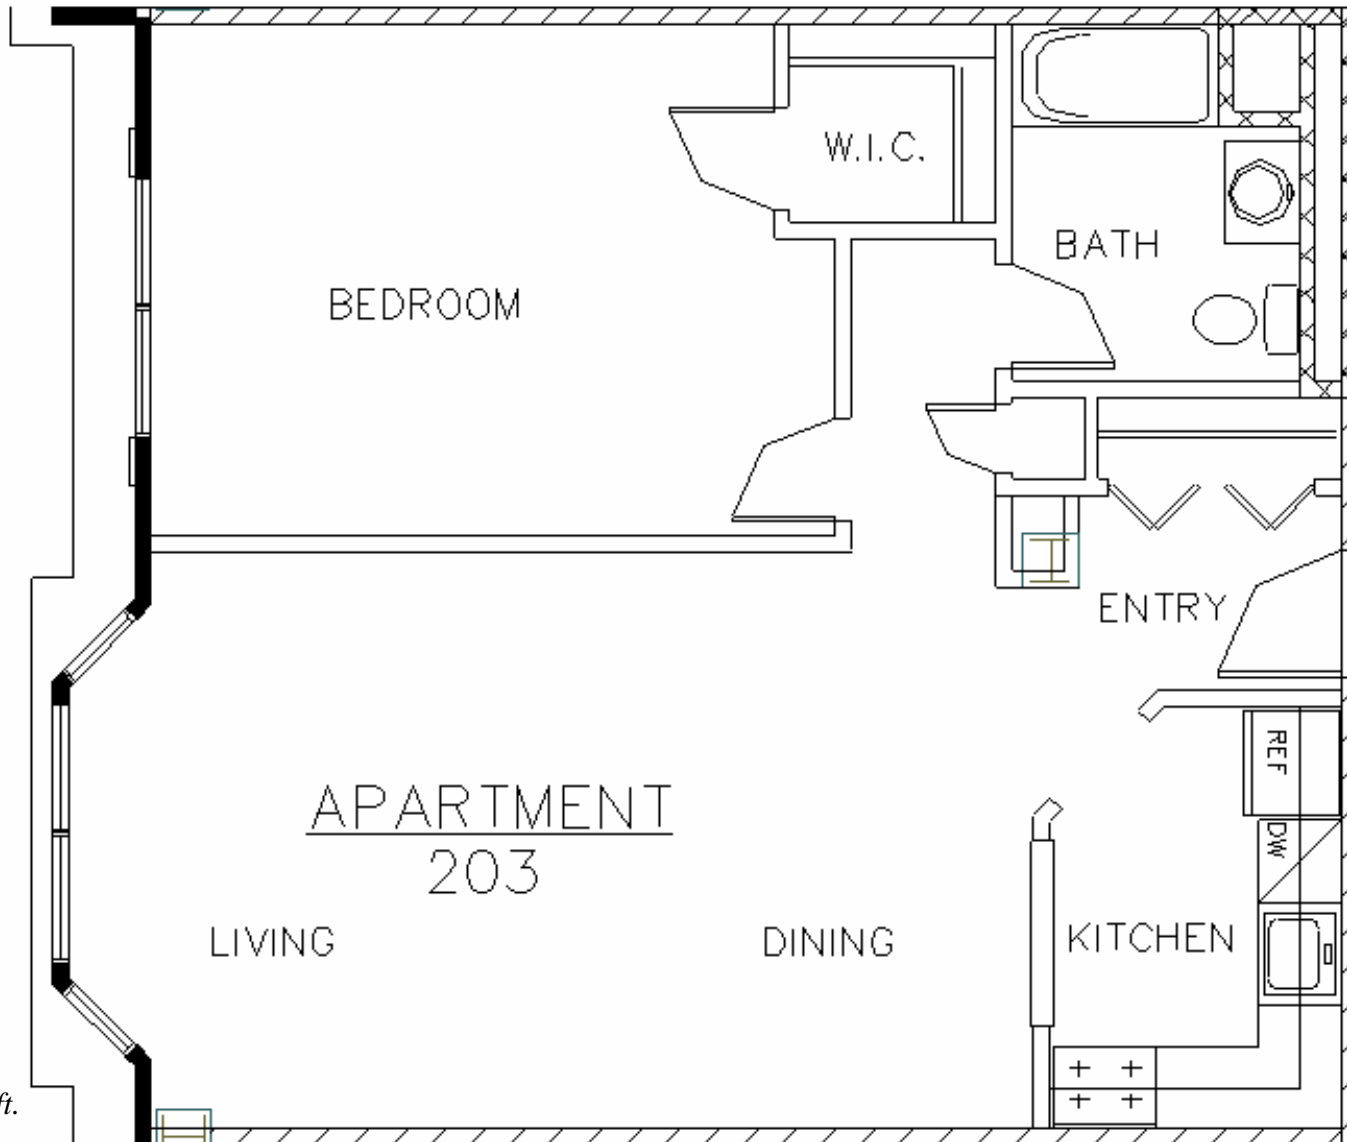

The Barnum House

Port Jefferson Village, New York

Approx. 825 sq. ft.

All information deemed reliable but not guaranteed.

As with any new construction, all details are subject to change to accommodate for field conditions, improvements, etc.