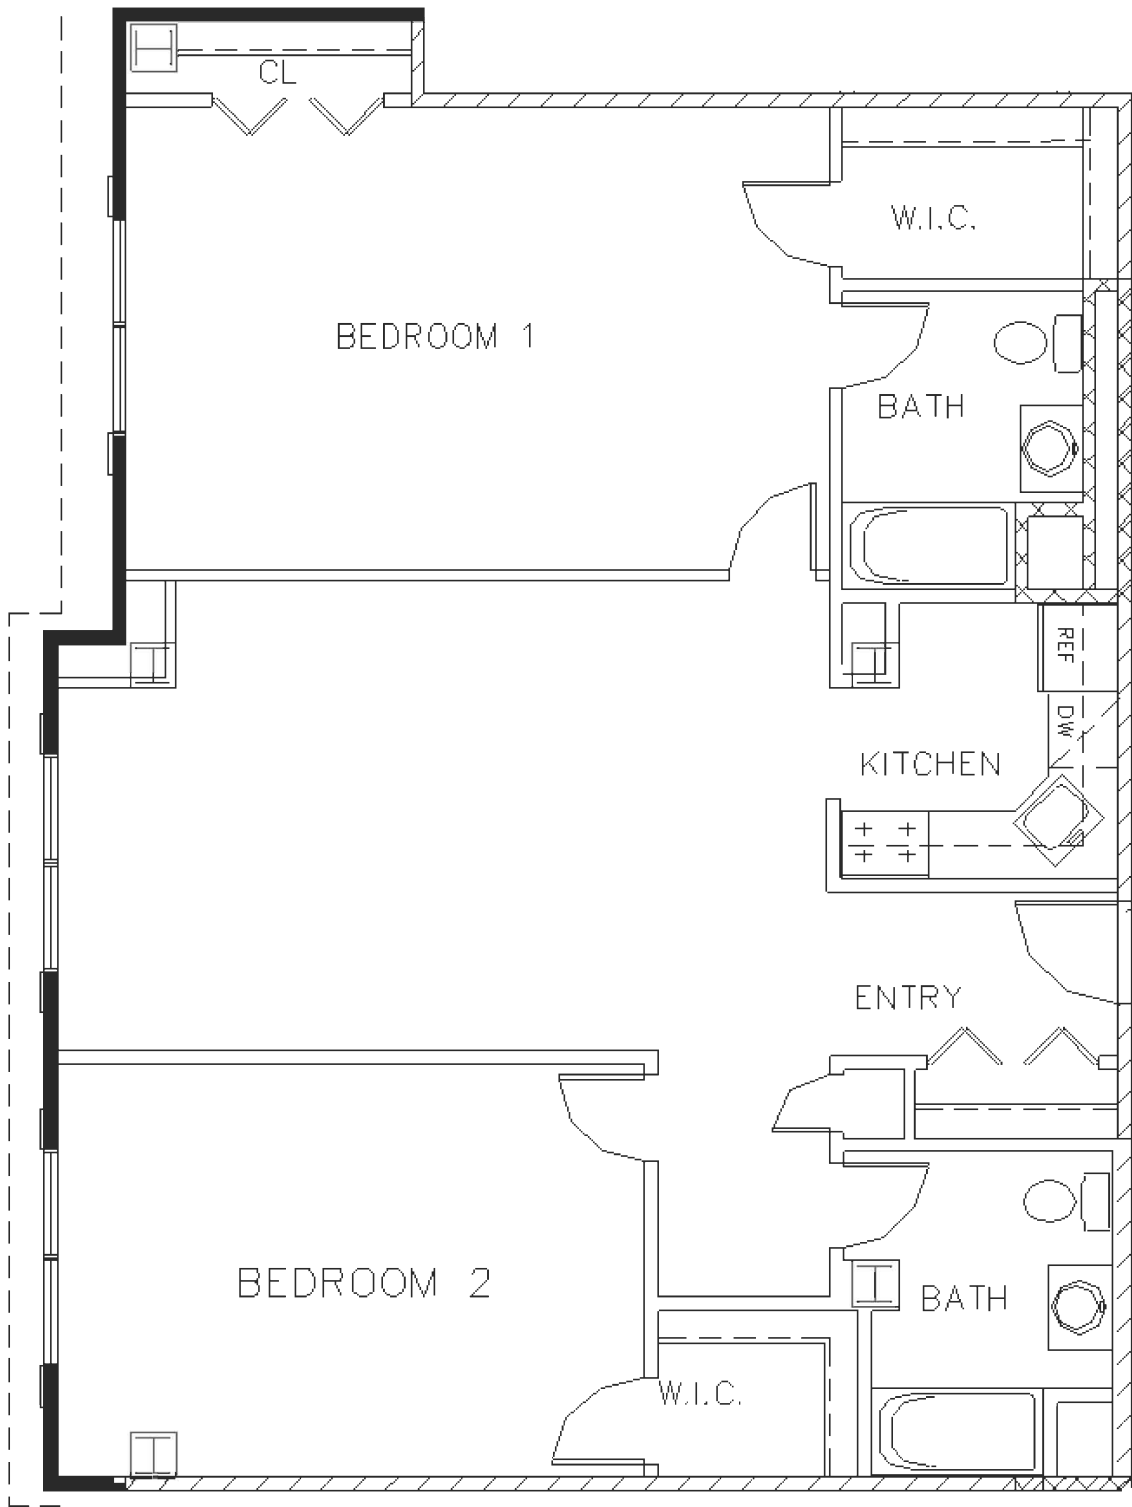

The Barnum House

Port Jefferson Village, New York

Approx. 1,267 sq. ft.

All information deemed reliable but not guaranteed.

As with any new construction, all details are subject to change to accommodate for field conditions, improvements, etc.