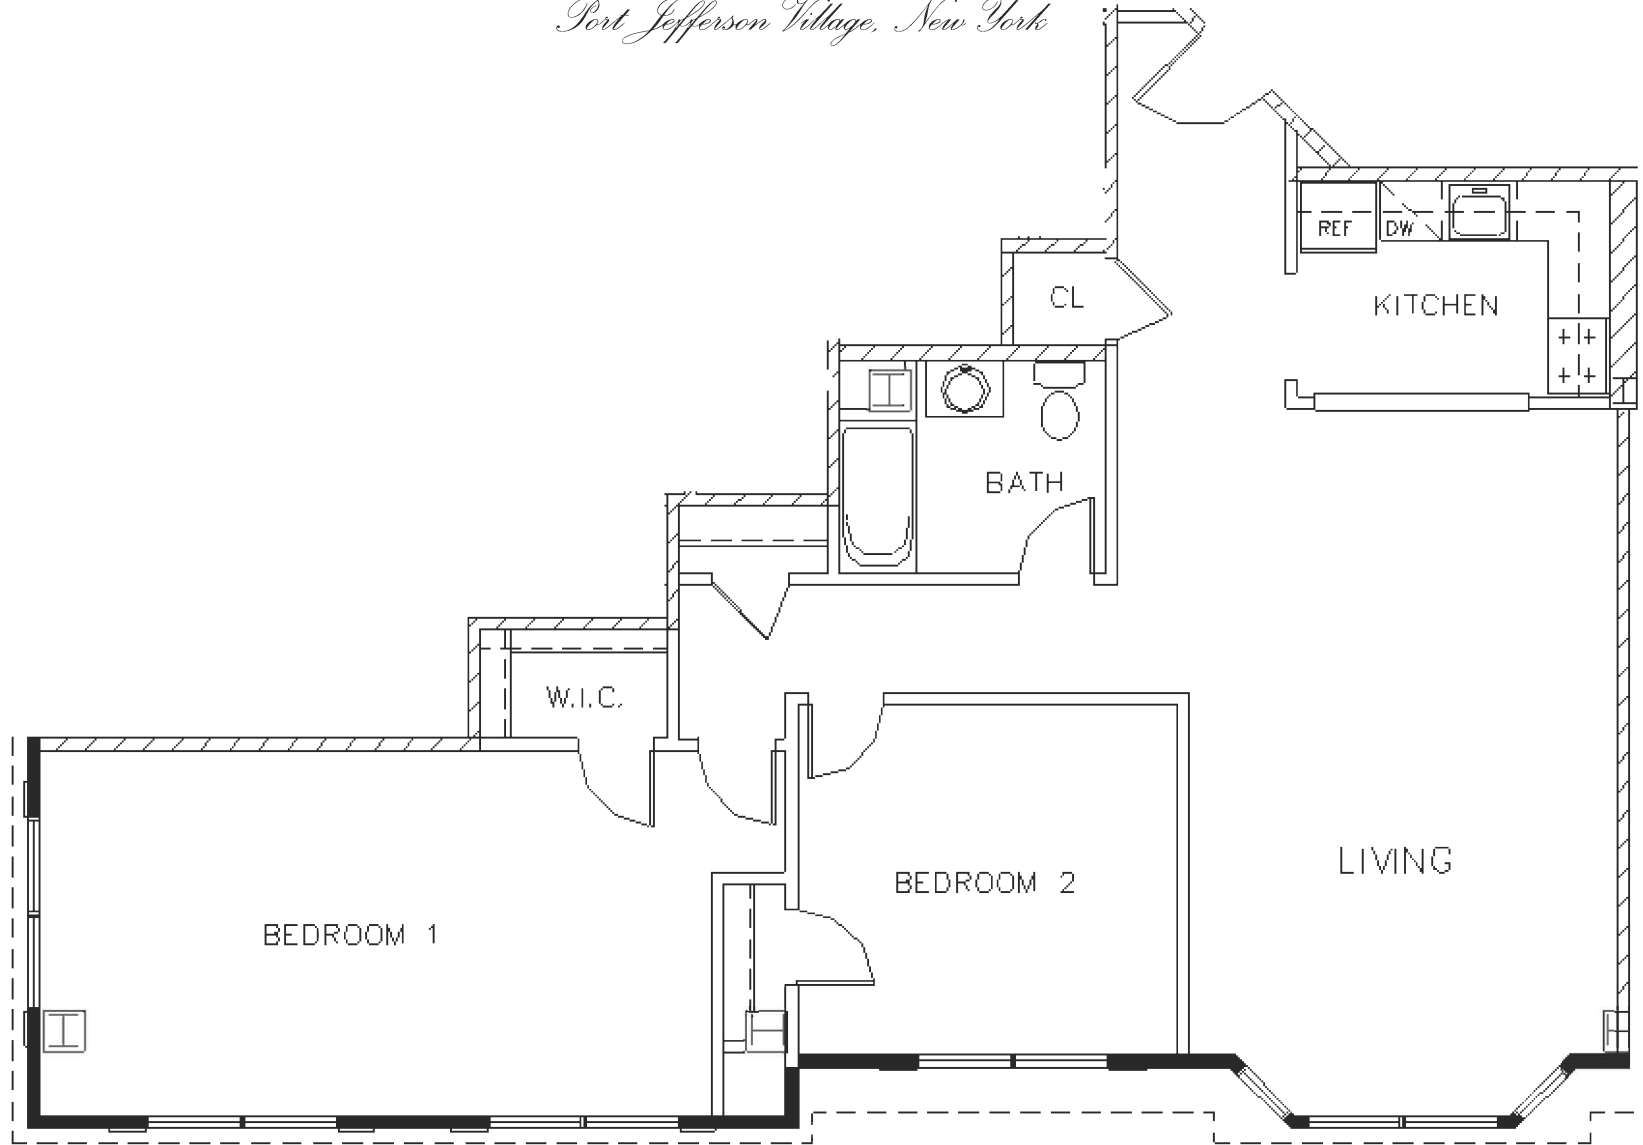

The Barnum House

Port Jefferson Village, New York

Approx. 1,148 sq. ft.

All information deemed reliable but not guaranteed.

As with any new construction, all details are subject to change to accommodate for field conditions, improvements, etc.