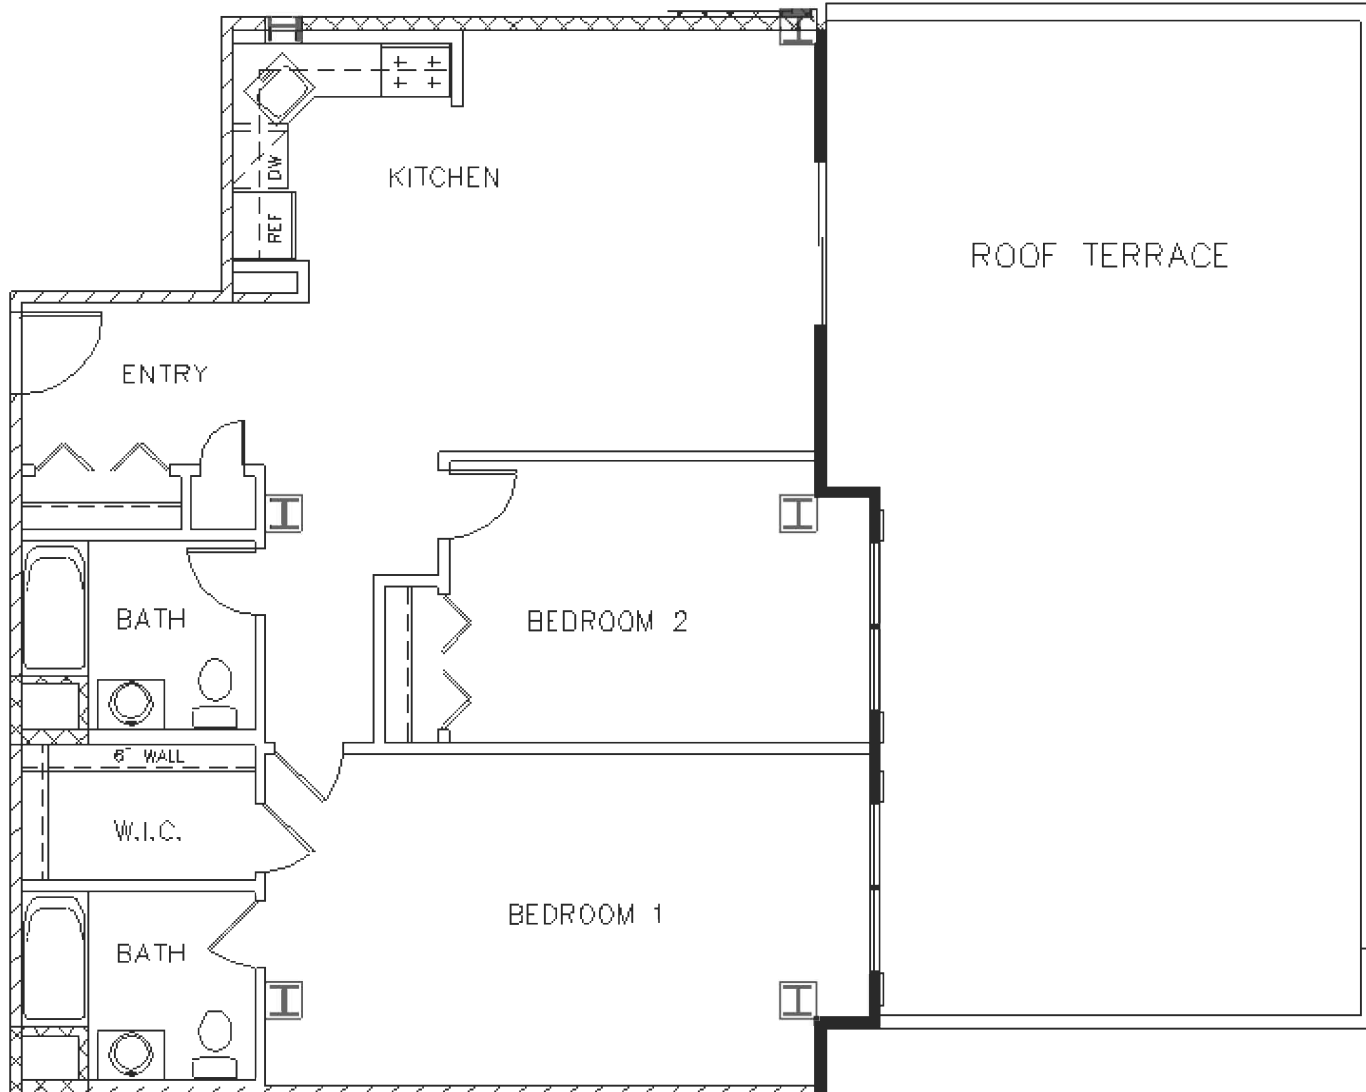

The Barnum House

Port Jefferson Village, New York

Approx. 1,148 sq. ft.(plus terrace)

All information deemed reliable but not guaranteed.

As with any new construction, all details are subject to change to accommodate for field conditions, improvements, etc.