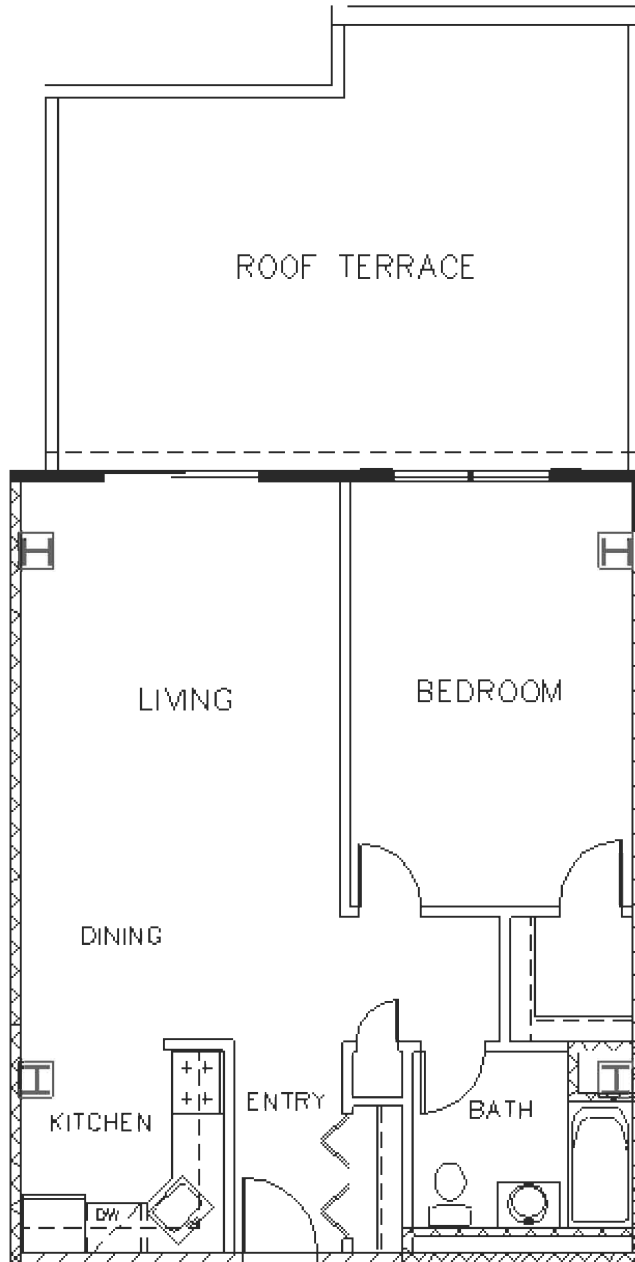

The Barnum House

Port Jefferson Village, New York

Approx. 775 sq. ft. (plus terrace)

All information deemed reliable but not guaranteed.

As with any new construction, all details are subject to change to accommodate for field conditions, improvements, etc.