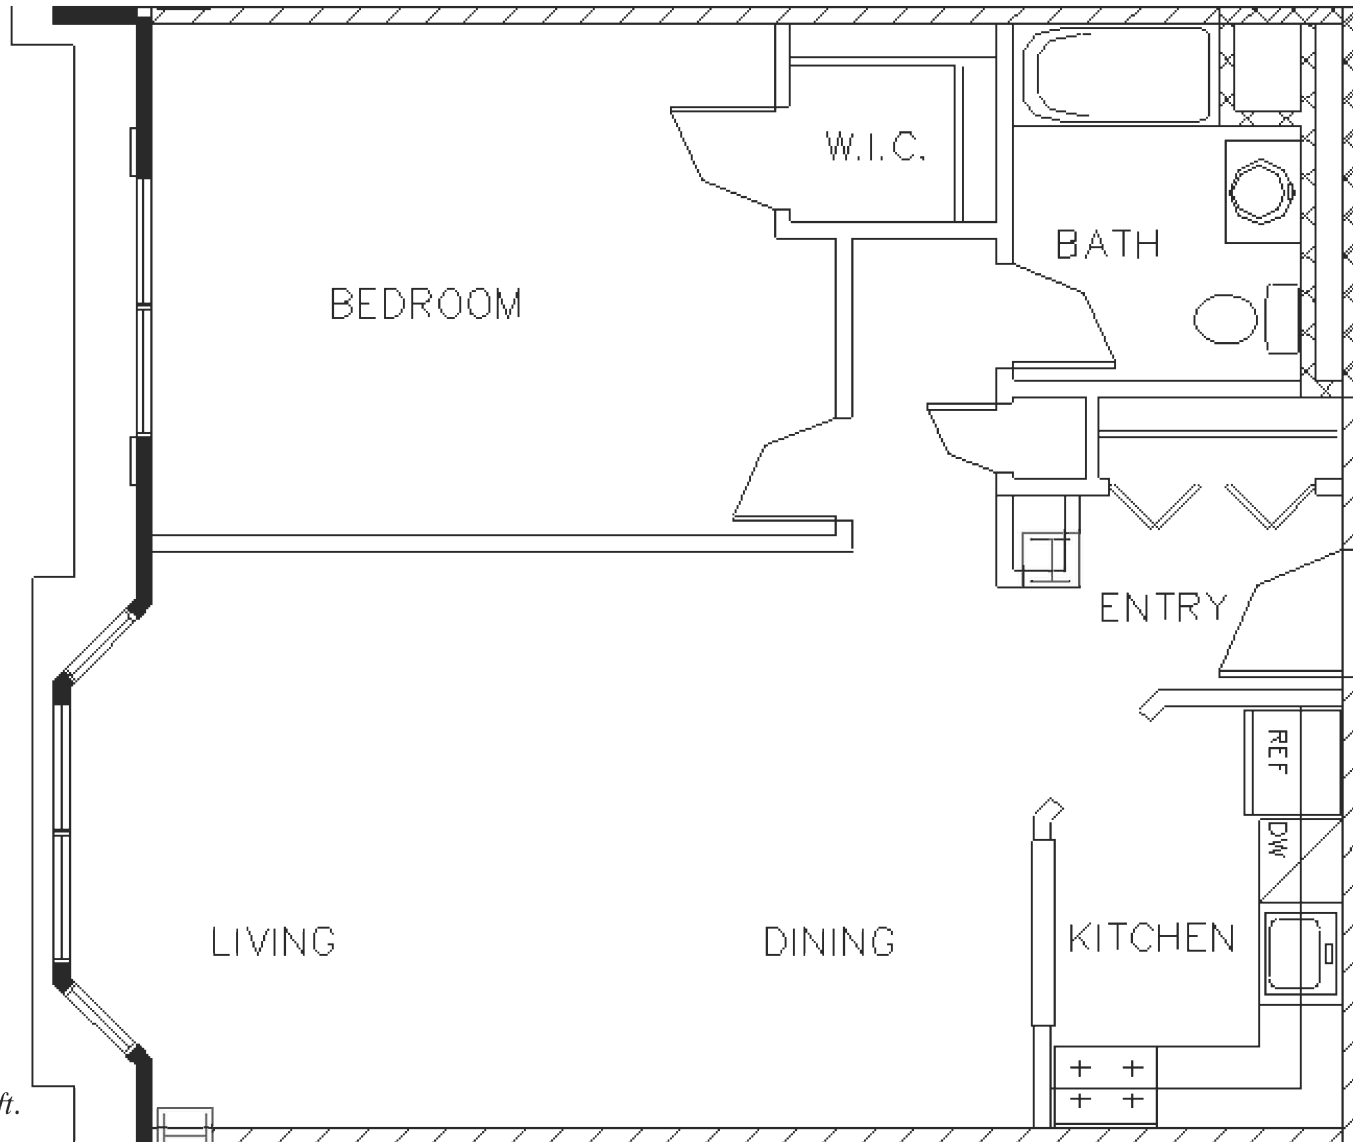

The Barnum House

Port Jefferson Village, New York

Approx. 825 sq. ft.

All information deemed reliable but not guaranteed.

As with any new construction, all details are subject to change to accommodate for field conditions, improvements, etc.