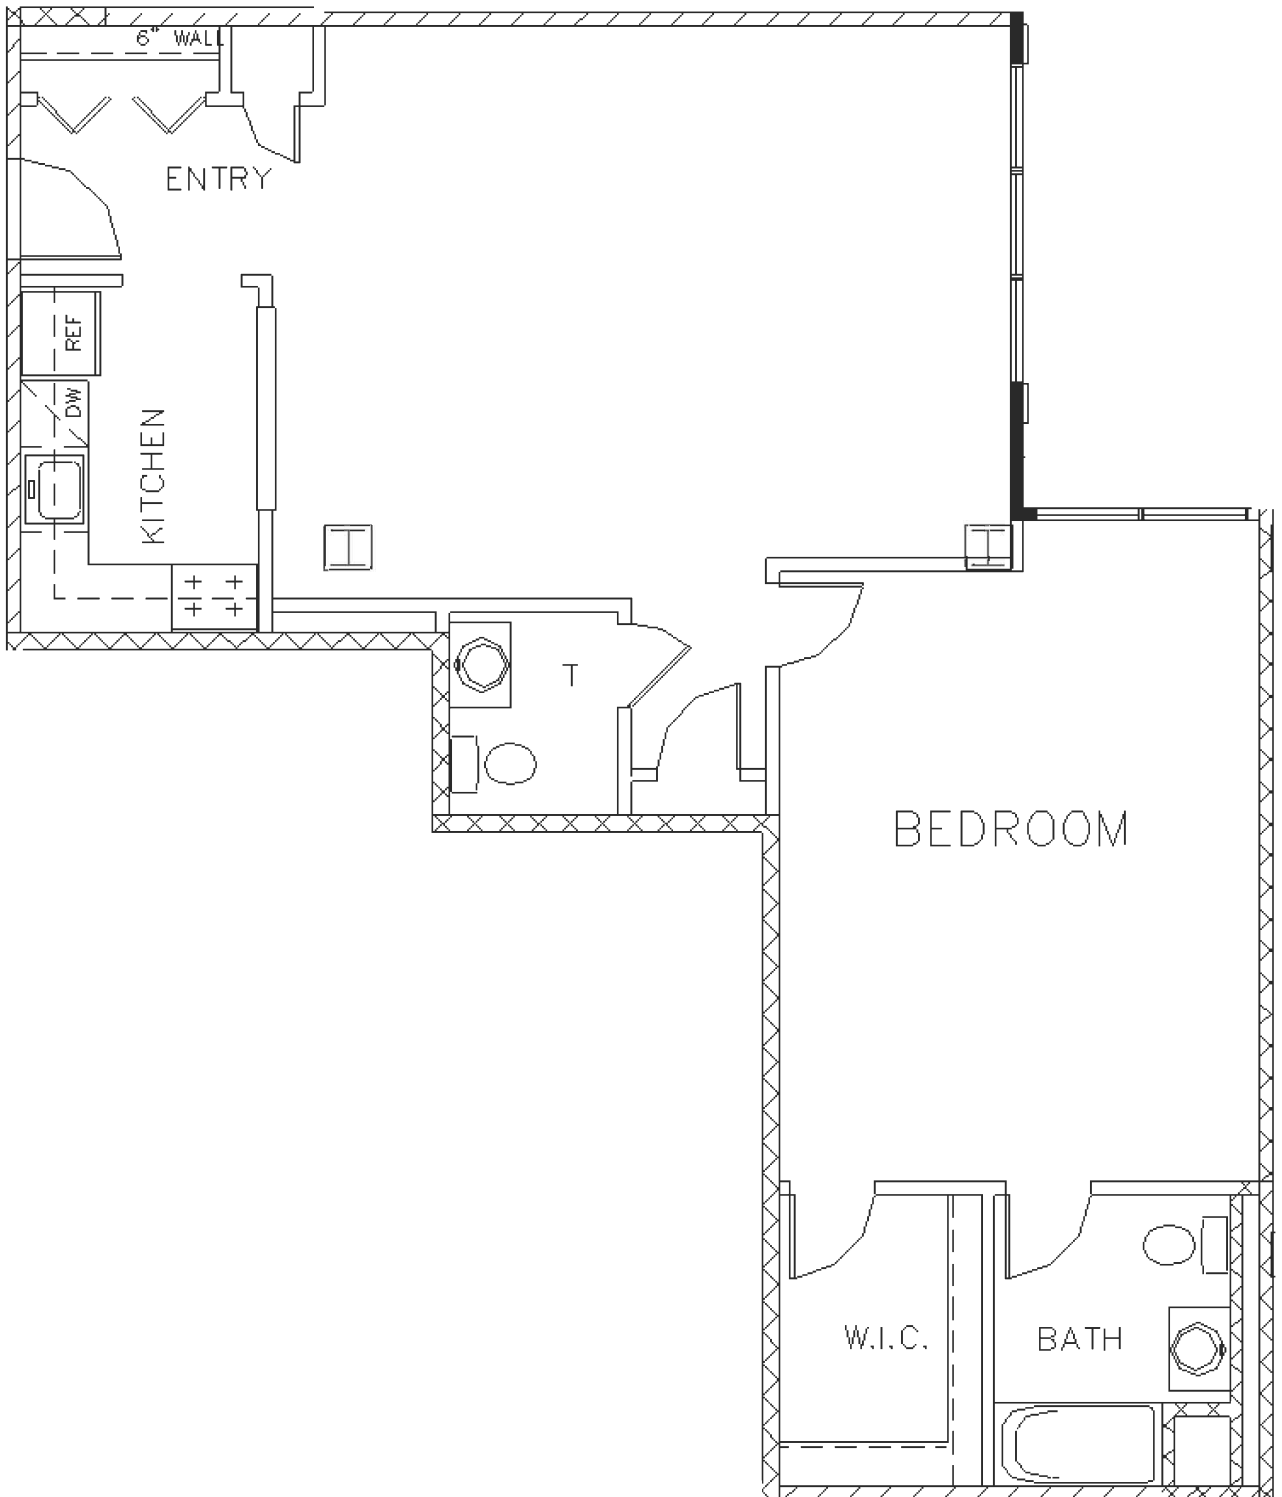

The Barnum House

Port Jefferson Village, New York

Approx. 1,007 sq. ft.

All information deemed reliable but not guaranteed.

As with any new construction, all details are subject to change to accommodate for field conditions, improvements, etc.